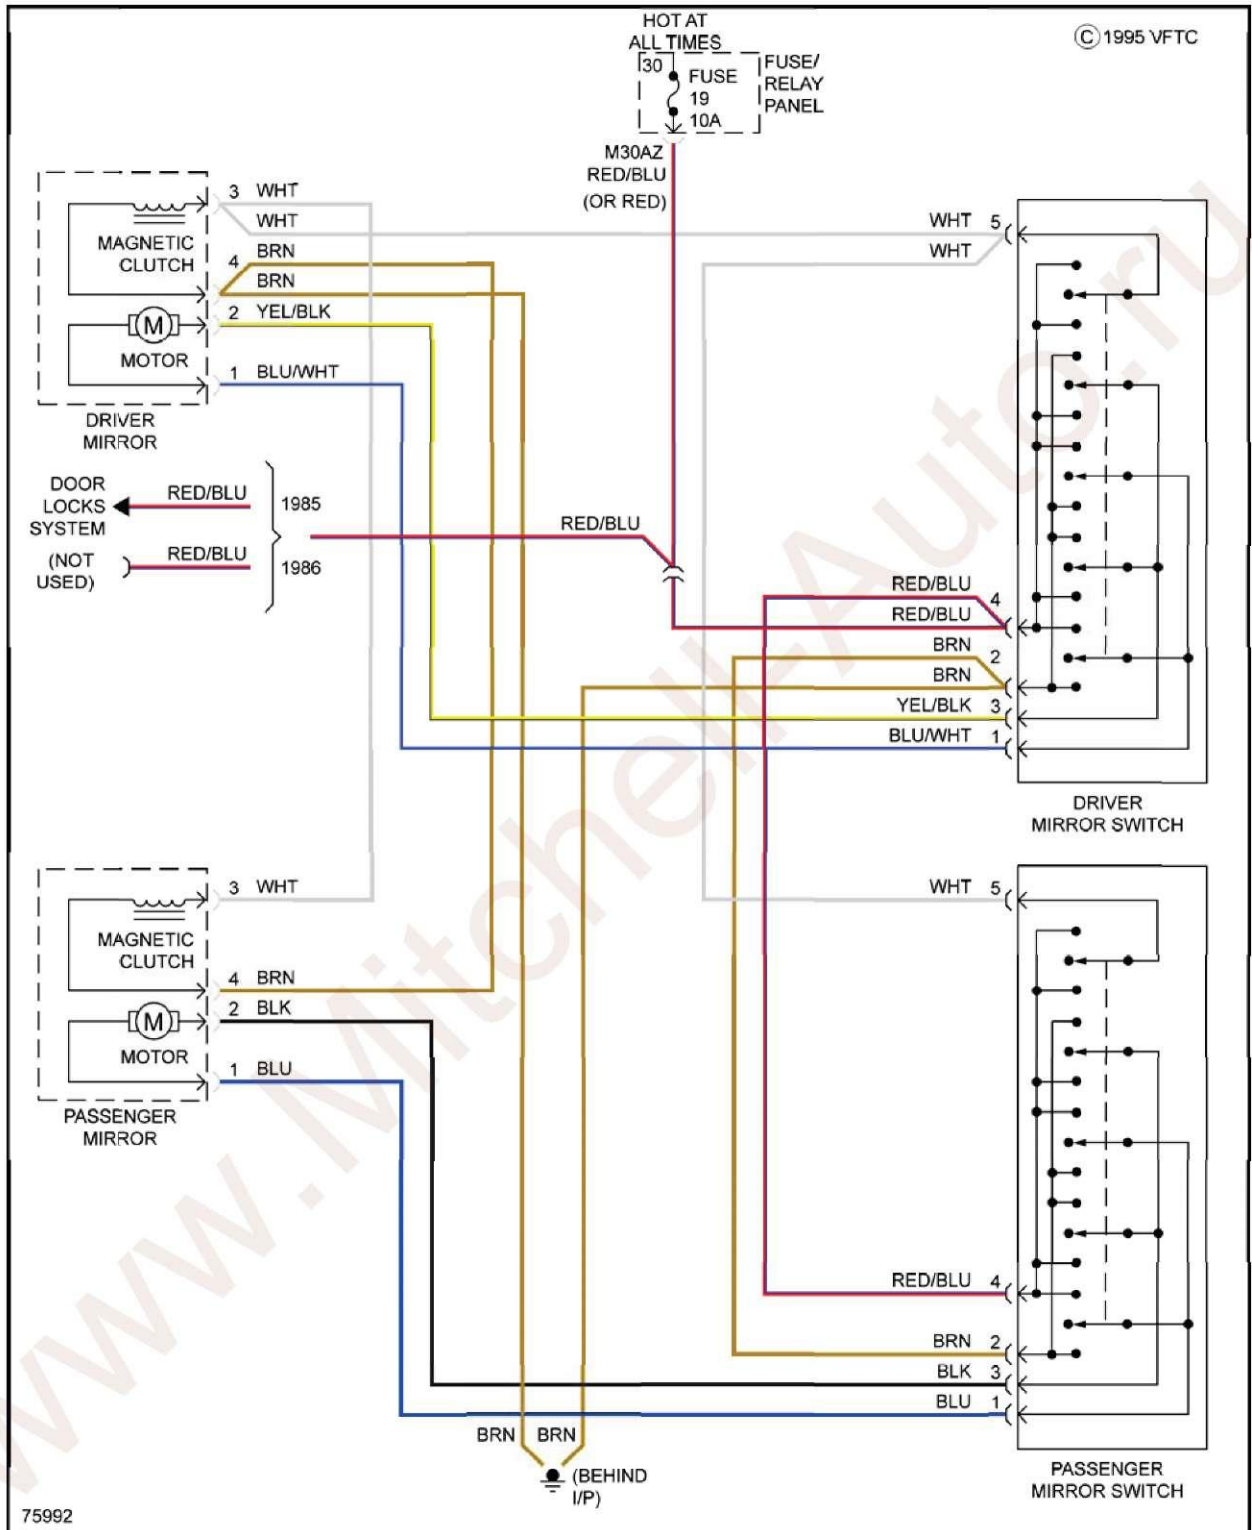

SYSTEM WIRING DIAGRAMS S Audi - 500 S

Fig. 6: Memory Seat Circuit

POWER ANTENNA

Fig. 7: Power Antenna Circuit

POWER DOOR LOCKS

Fig. 8: Power Door Locks Circuit

POWER MIRRORS

1985 Audi 5000 S

SYSTEM WIRING DIAGRAMS S Audi - 5000 S

Fig. 9: Power Mirrors Circuit

EXCEPT TURBO

1985 Audi 5000 S

SYSTEM WIRING DIAGRAMS S Audi - 5000 S

Fig. 10: Except Turbo, Power Mirrors Circuit

TURBO

1985 Audi 5000 S

SYSTEM WIRING DIAGRAMS S Audi - 5000 S

Fig. 11: Turbo, Power Mirrors Circuit

POWER WINDOWS

Fig. 12: Power Windows Circuit

EXCEPT TURBO

1985 Audi 5000 S

SYSTEM WIRING DIAGRAMS S Audi - 5000 S

Fig. 13: Except Turbo, Power Windows Circuit

SYSTEM WIRING DIAGRAMS S Audi - 500 S

Fig. 19: Except Turbo, Starting Circuit

TURBO

1985 Audi 5000 S

SYSTEM WIRING DIAGRAMS S Audi - 5000 S

Fig. 20: Turbo, Charging Circuit

Fig. 21: Turbo, Starting Circuit

WIPER/WASHER