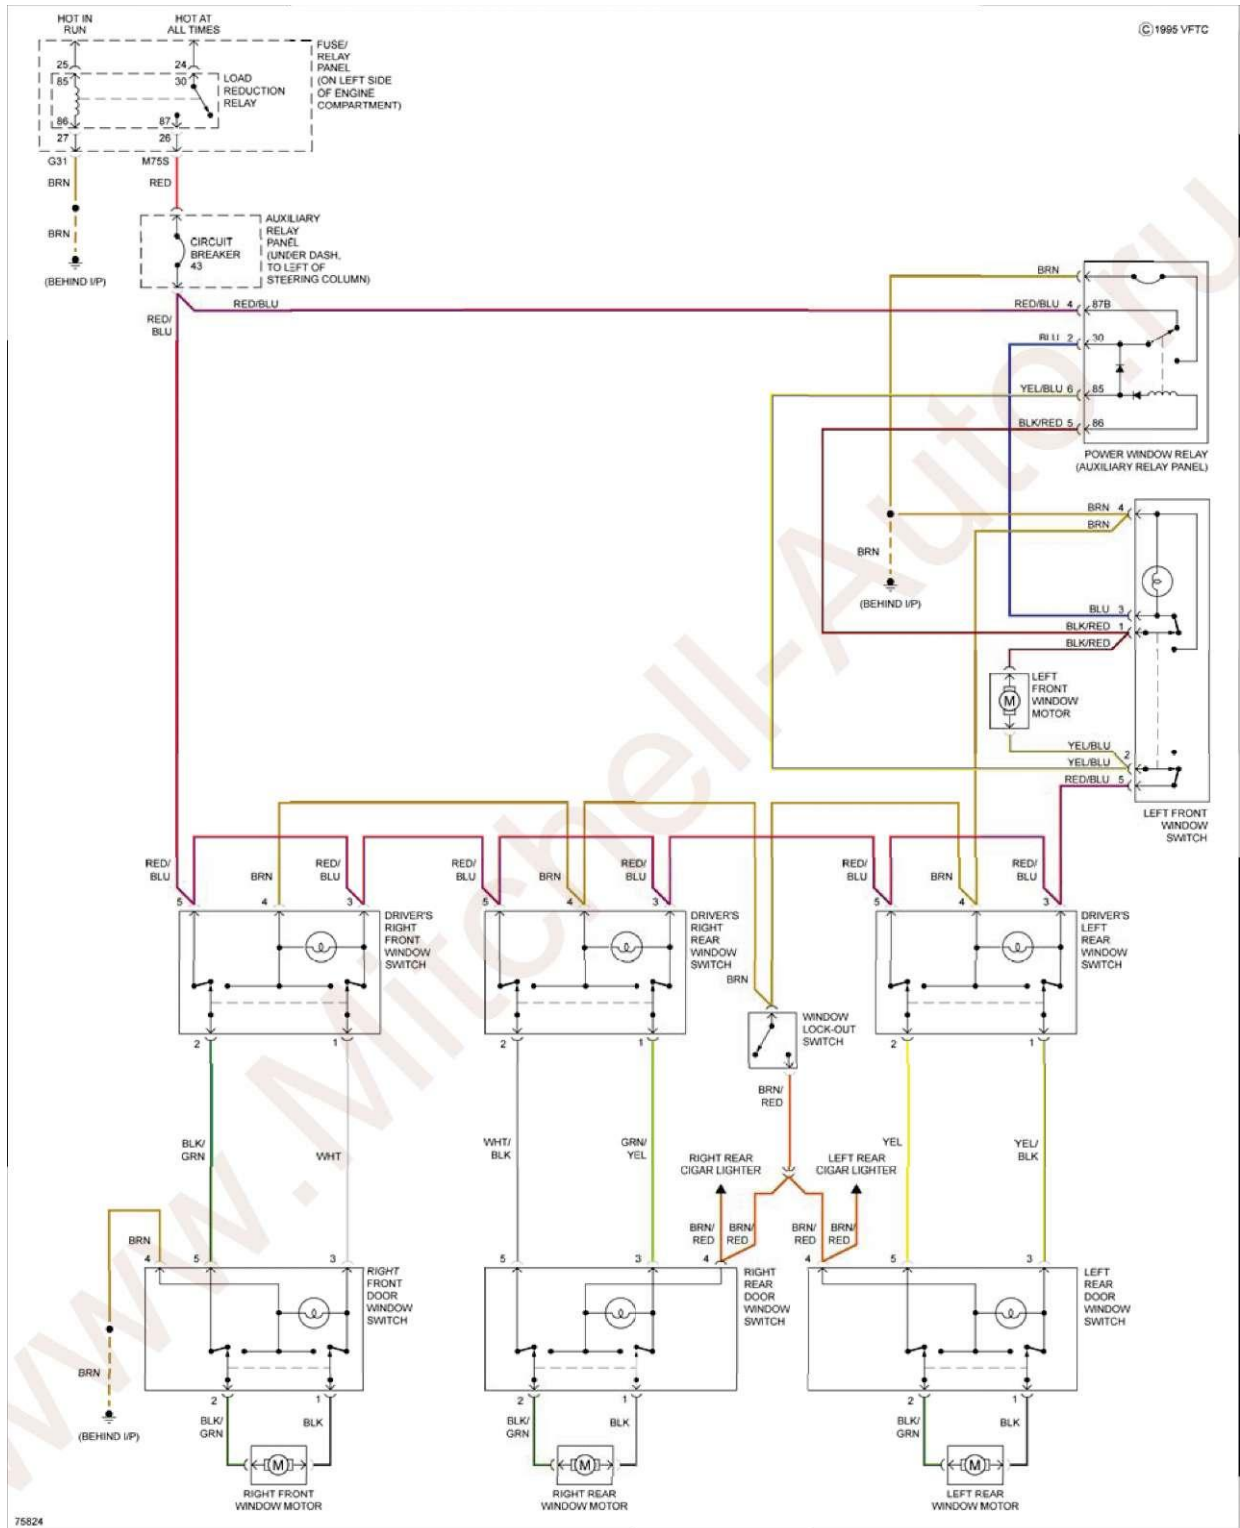

SYSTEM WIRING DIAGRAMS S Audi - 5000 S

Fig. 9: Power Mirrors Circuit

EXCEPT TURBO

1985 Audi 5000 S

SYSTEM WIRING DIAGRAMS S Audi - 5000 S

Fig. 10: Except Turbo, Power Mirrors Circuit

TURBO

1985 Audi 5000 S

SYSTEM WIRING DIAGRAMS S Audi - 5000 S

Fig. 11: Turbo, Power Mirrors Circuit

POWER WINDOWS

Fig. 12: Power Windows Circuit

EXCEPT TURBO

1985 Audi 5000 S

SYSTEM WIRING DIAGRAMS S Audi - 5000 S

Fig. 13: Except Turbo, Power Windows Circuit

TURBO

1985 Audi 500 S

SYSTEM WIRING DIAGRAMS S Audi - 500 S

Fig. 14: Turbo, Power Windows Circuit

RADIO

Fig. 15: Radio Circuit

STARTING/CHARGING

Fig. 16: Charging Circuit

SYSTEM WIRING DIAGRAMS S Audi - 500 S

Fig. 19: Except Turbo, Starting Circuit

TURBO

1985 Audi 5000 S

SYSTEM WIRING DIAGRAMS S Audi - 5000 S

Fig. 20: Turbo, Charging Circuit

Fig. 21: Turbo, Starting Circuit

WIPER/WASHER