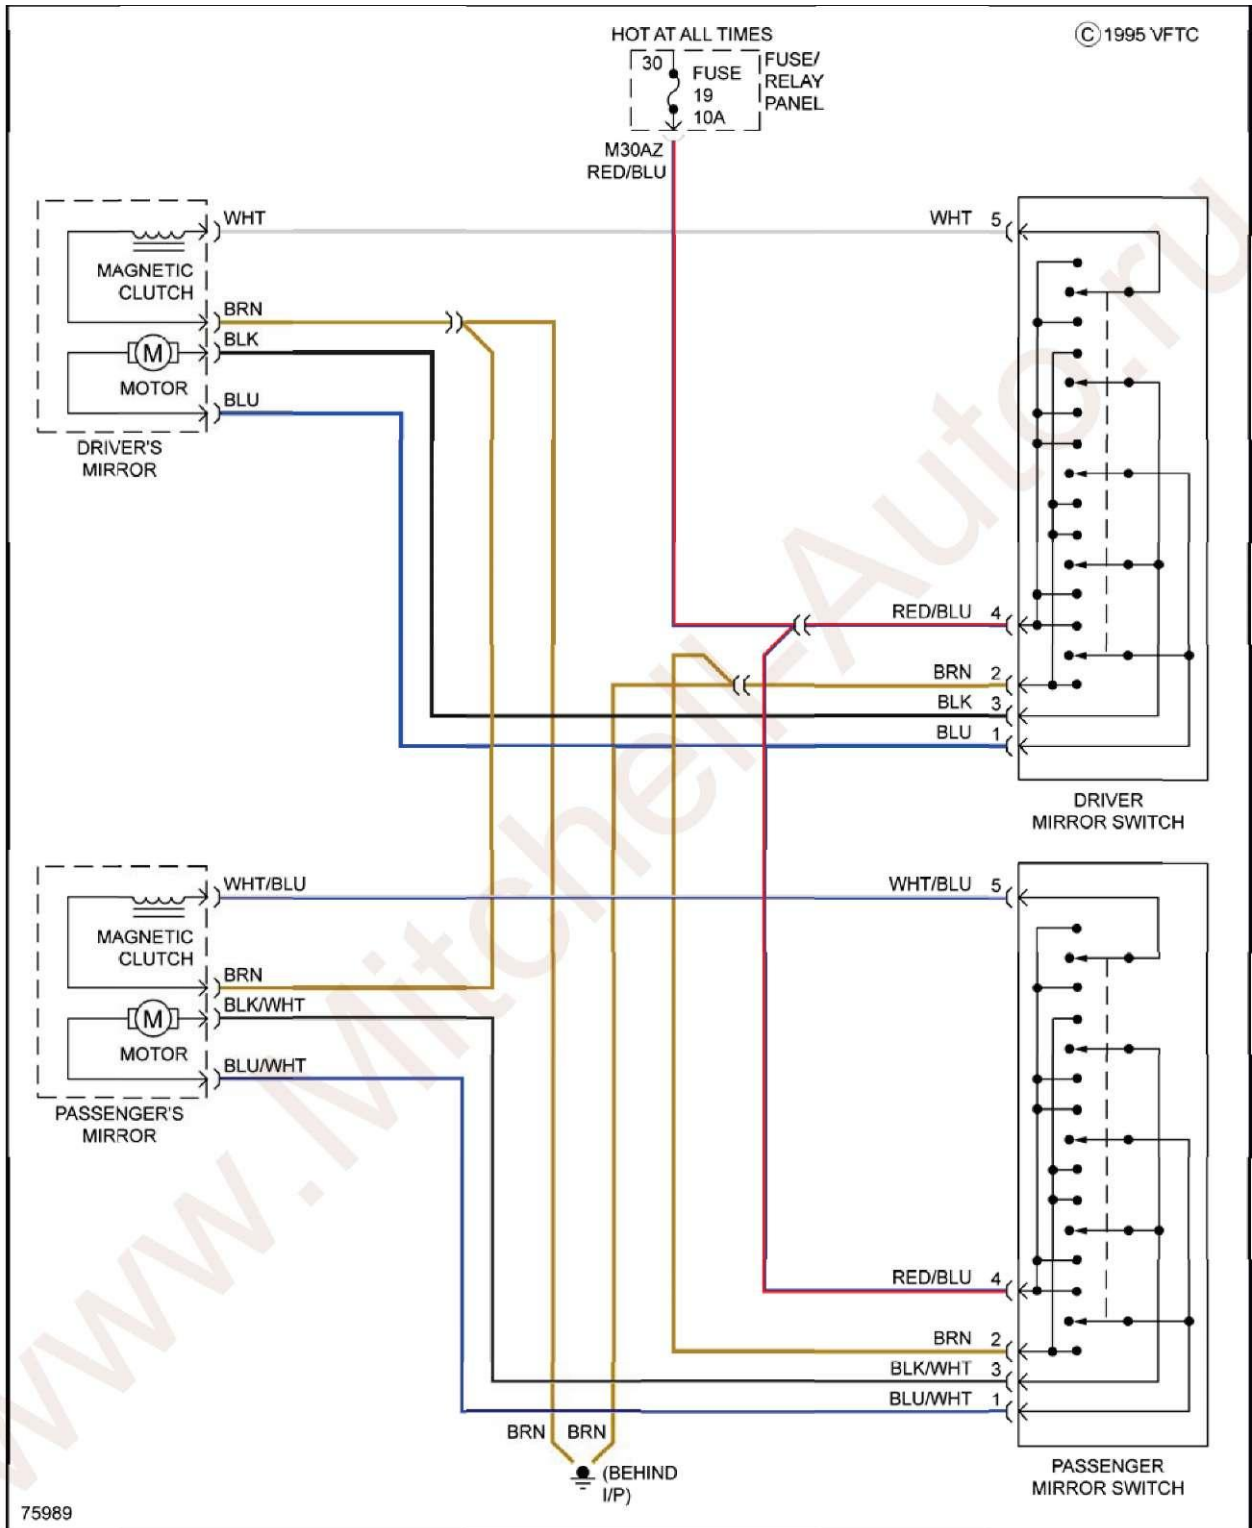

SYSTEM WIRING DIAGRAMS S Audi - 5000 S

Fig. 9: Power Mirrors Circuit

EXCEPT TURBO

1985 Audi 5000 S

SYSTEM WIRING DIAGRAMS S Audi - 5000 S

Fig. 10: Except Turbo, Power Mirrors Circuit

TURBO

1985 Audi 5000 S

SYSTEM WIRING DIAGRAMS S Audi - 5000 S

Fig. 11: Turbo, Power Mirrors Circuit

POWER WINDOWS

Fig. 12: Power Windows Circuit

EXCEPT TURBO

1985 Audi 5000 S

SYSTEM WIRING DIAGRAMS S Audi - 5000 S

Fig. 13: Except Turbo, Power Windows Circuit

TURBO

1985 Audi 500 S

SYSTEM WIRING DIAGRAMS S Audi - 500 S

Fig. 14: Turbo, Power Windows Circuit

RADIO

Fig. 15: Radio Circuit

STARTING/CHARGING

Fig. 16: Charging Circuit

SYSTEM WIRING DIAGRAMS S Audi - 500 S

Fig. 19: Except Turbo, Starting Circuit

TURBO

1985 Audi 5000 S

SYSTEM WIRING DIAGRAMS S Audi - 5000 S

Fig. 20: Turbo, Charging Circuit

Fig. 21: Turbo, Starting Circuit

WIPER/WASHER