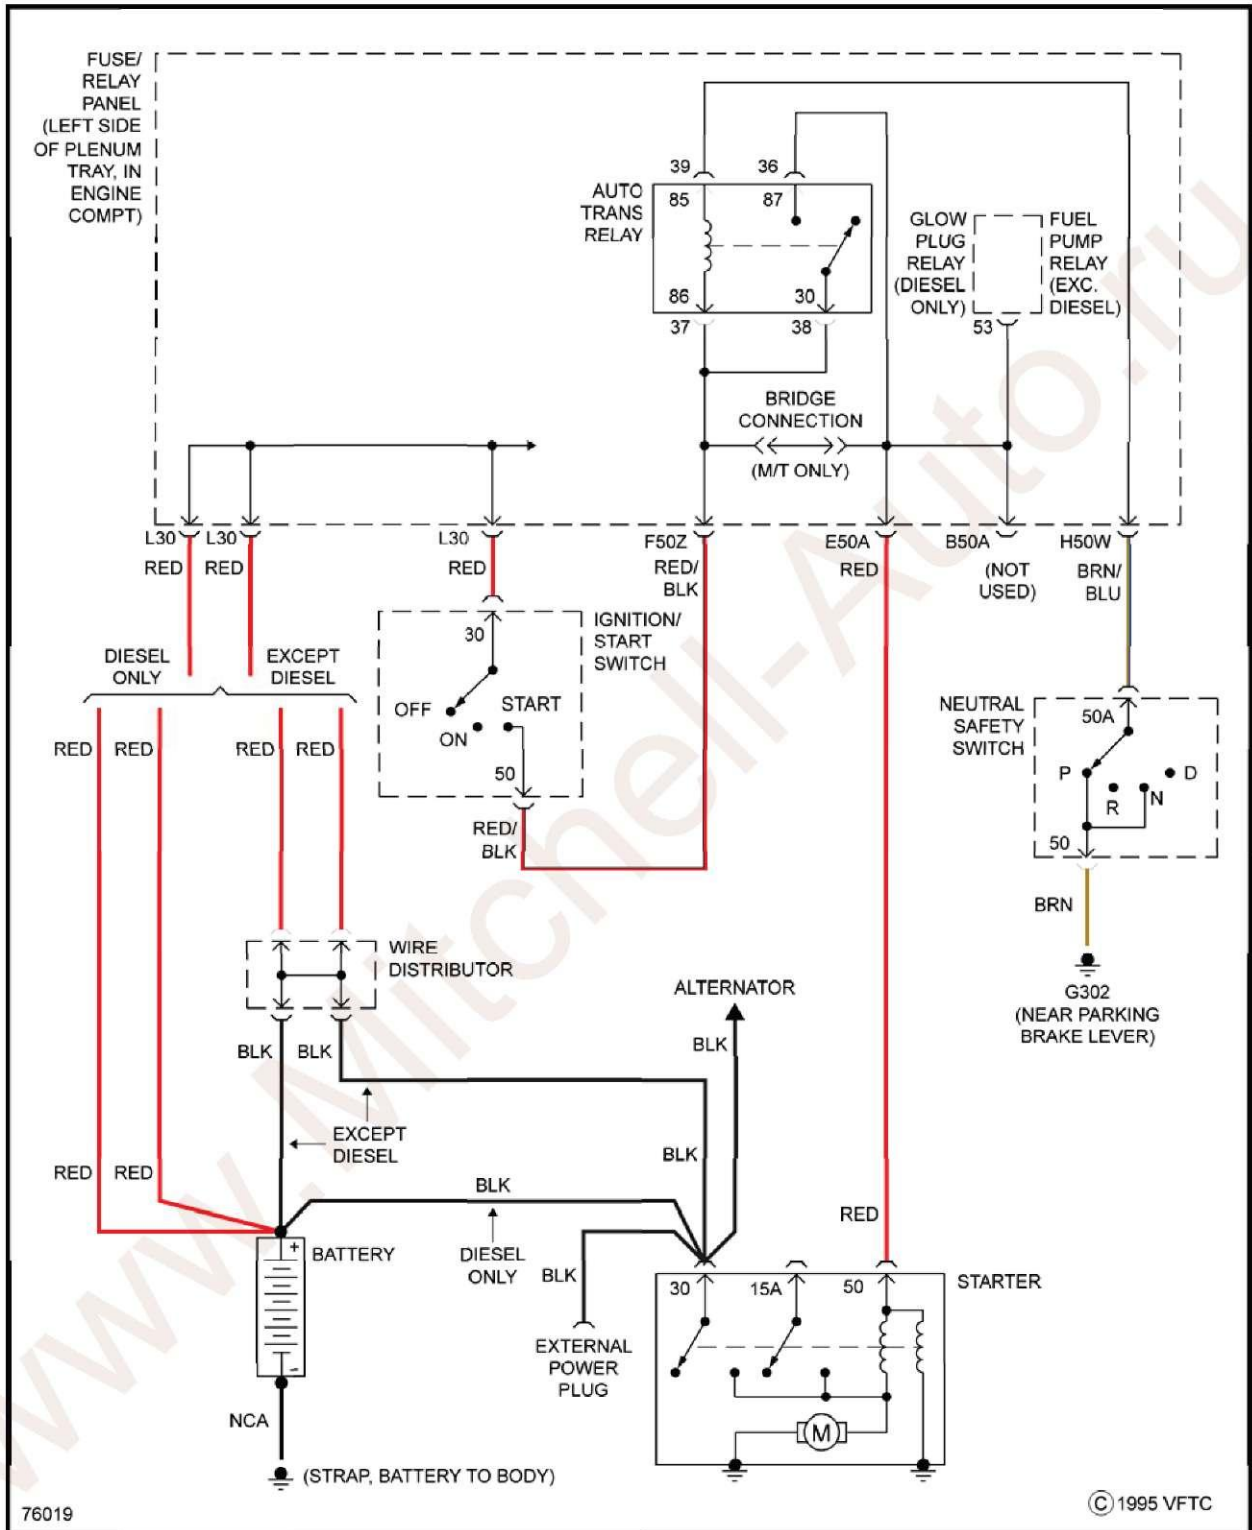

SYSTEM WIRING DIAGRAMS S Audi - 5000 S

Fig. 11: Turbo, Power Mirrors Circuit

POWER WINDOWS

Fig. 12: Power Windows Circuit

EXCEPT TURBO

1985 Audi 5000 S

SYSTEM WIRING DIAGRAMS S Audi - 5000 S

Fig. 13: Except Turbo, Power Windows Circuit

1985 Audi 5000 S

SYSTEM WIRING DIAGRAMS S Audi - 5000 S

Fig. 17: Starting Circuit

EXCEPT TURBO

1985 Audi 5000 S

SYSTEM WIRING DIAGRAMS S Audi - 5000 S

Fig. 18: Except Turbo, Charging Circuit

1985 Audi 500 S

SYSTEM WIRING DIAGRAMS S Audi - 500 S

Fig. 19: Except Turbo, Starting Circuit

TURBO

1985 Audi 5000 S

SYSTEM WIRING DIAGRAMS S Audi - 5000 S

Fig. 20: Turbo, Charging Circuit

Fig. 21: Turbo, Starting Circuit

WIPER/WASHER

1985 Audi 5000 S

SYSTEM WIRING DIAGRAMS S Audi - 5000 S

Fig. 22: Front Wiper/Washer Circuit

Fig. 23: Rear Wiper/Washer Circuit