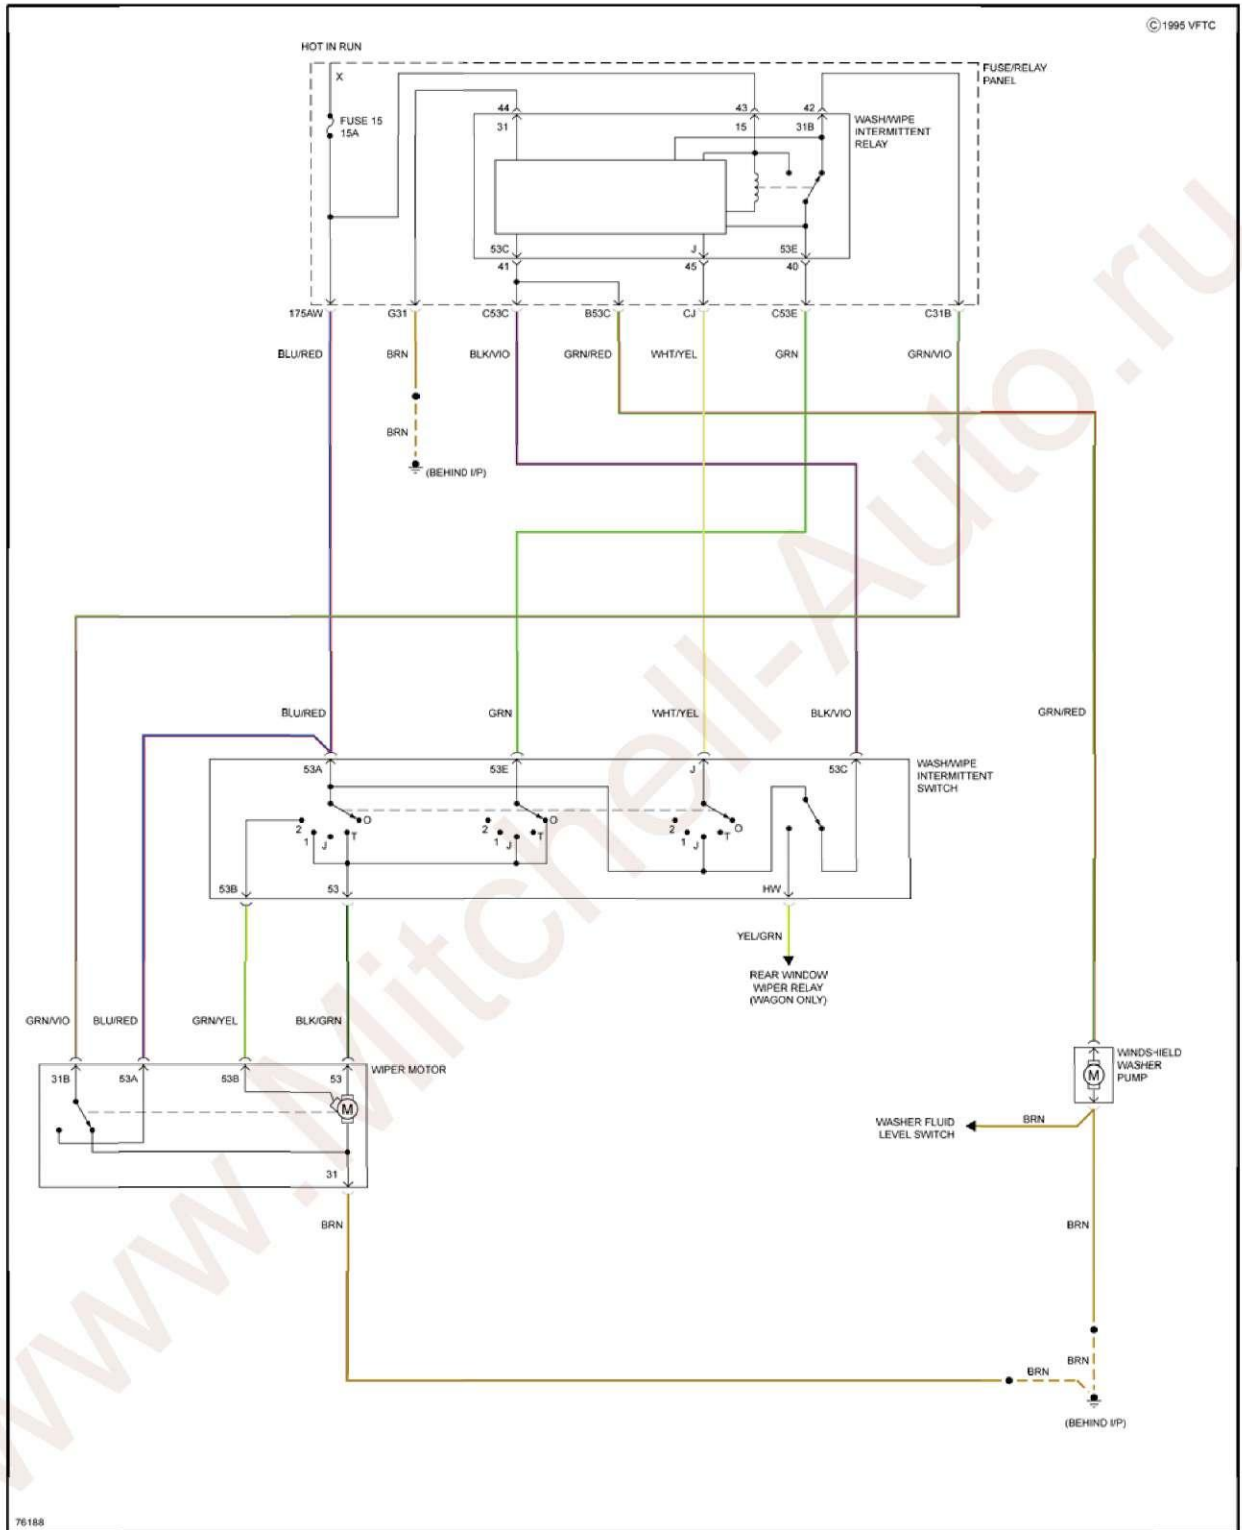

SYSTEM WIRING DIAGRAMS S Audi - 5000 S

Fig. 11: Turbo, Power Mirrors Circuit

POWER WINDOWS

Fig. 12: Power Windows Circuit

EXCEPT TURBO

1985 Audi 5000 S

SYSTEM WIRING DIAGRAMS S Audi - 5000 S

Fig. 13: Except Turbo, Power Windows Circuit

1985 Audi 5000 S

SYSTEM WIRING DIAGRAMS S Audi - 5000 S

Fig. 17: Starting Circuit

EXCEPT TURBO

1985 Audi 5000 S

SYSTEM WIRING DIAGRAMS S Audi - 5000 S

Fig. 18: Except Turbo, Charging Circuit

1985 Audi 500 S

SYSTEM WIRING DIAGRAMS S Audi - 500 S

Fig. 19: Except Turbo, Starting Circuit

TURBO

1985 Audi 5000 S

SYSTEM WIRING DIAGRAMS S Audi - 5000 S

Fig. 20: Turbo, Charging Circuit

Fig. 21: Turbo, Starting Circuit

WIPER/WASHER

1985 Audi 5000 S

SYSTEM WIRING DIAGRAMS S Audi - 5000 S

Fig. 22: Front Wiper/Washer Circuit

Fig. 23: Rear Wiper/Washer Circuit