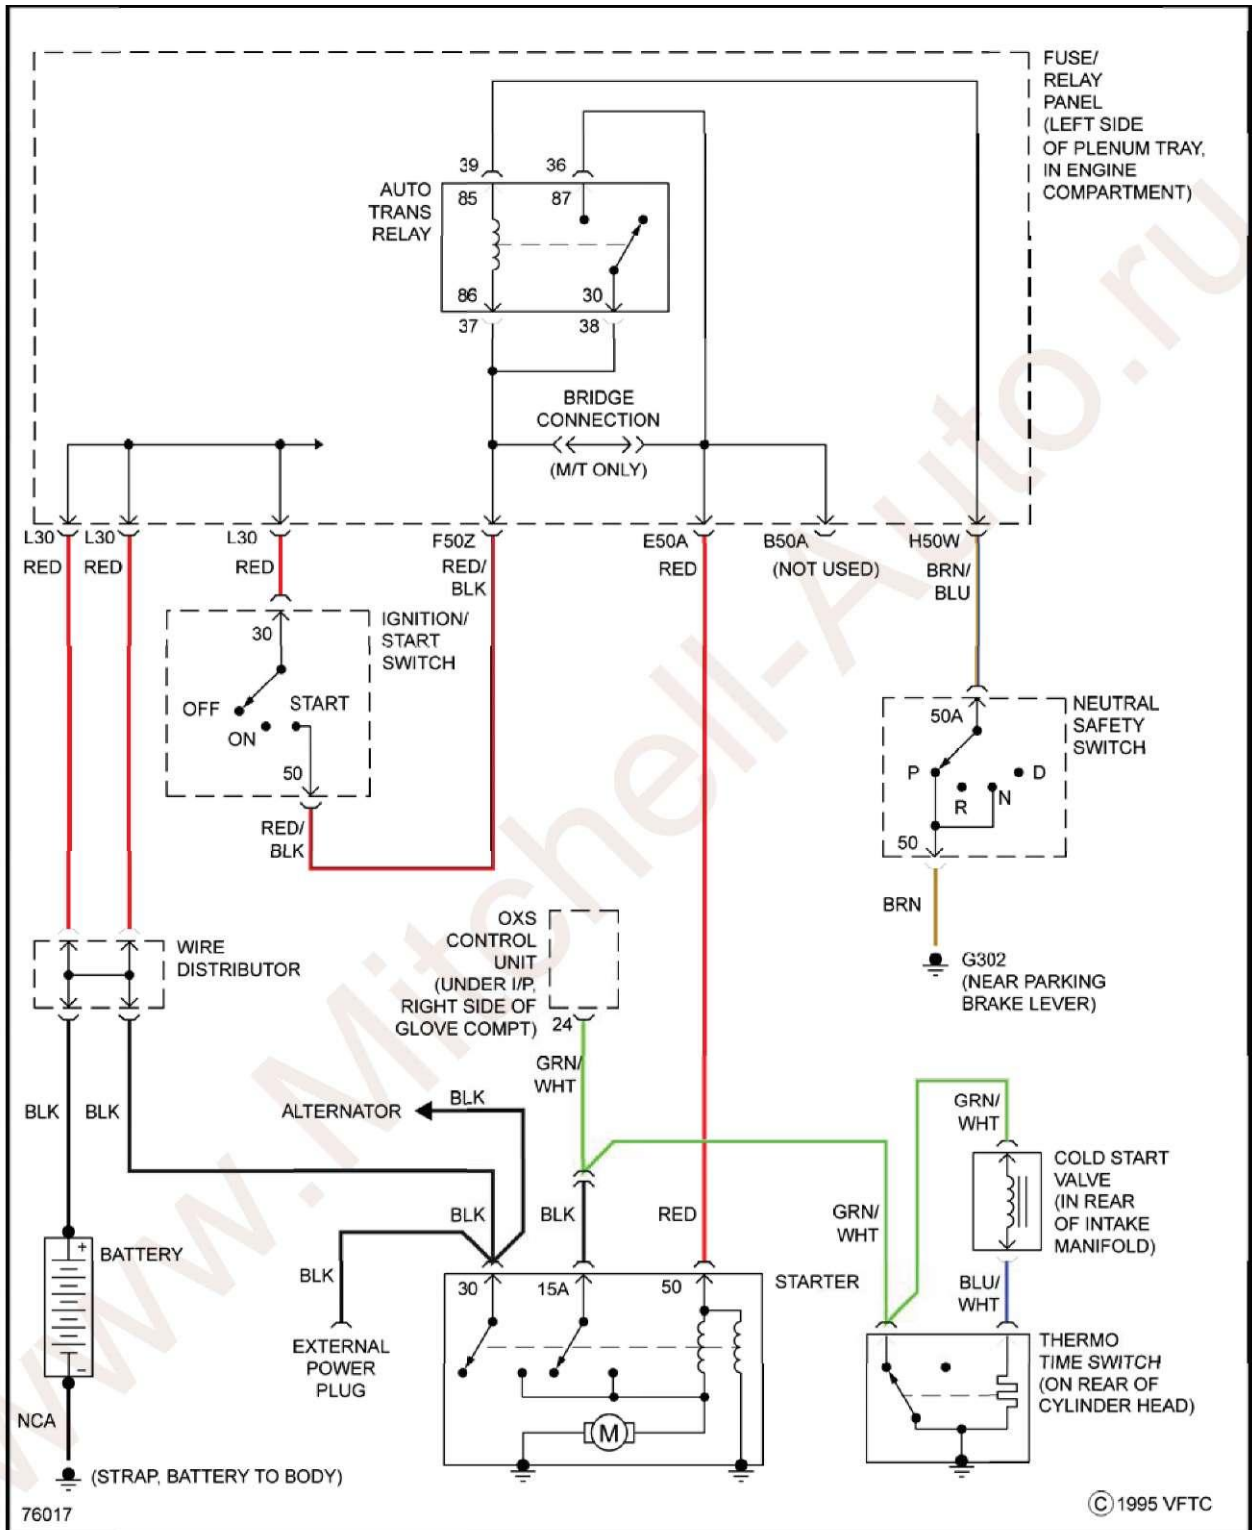

SYSTEM WIRING DIAGRAMS S Audi - 5000 S

Fig. 11: Turbo, Power Mirrors Circuit

POWER WINDOWS

Fig. 12: Power Windows Circuit

EXCEPT TURBO

1985 Audi 5000 S

SYSTEM WIRING DIAGRAMS S Audi - 5000 S

Fig. 13: Except Turbo, Power Windows Circuit

1985 Audi 5000 S

SYSTEM WIRING DIAGRAMS S Audi - 5000 S

Fig. 17: Starting Circuit

EXCEPT TURBO

1985 Audi 5000 S

SYSTEM WIRING DIAGRAMS S Audi - 5000 S

Fig. 18: Except Turbo, Charging Circuit

1985 Audi 500 S

SYSTEM WIRING DIAGRAMS S Audi - 500 S

Fig. 19: Except Turbo, Starting Circuit

TURBO

1985 Audi 5000 S

SYSTEM WIRING DIAGRAMS S Audi - 5000 S

Fig. 20: Turbo, Charging Circuit

Fig. 21: Turbo, Starting Circuit

WIPER/WASHER

1985 Audi 5000 S

SYSTEM WIRING DIAGRAMS S Audi - 5000 S

Fig. 22: Front Wiper/Washer Circuit

Fig. 23: Rear Wiper/Washer Circuit