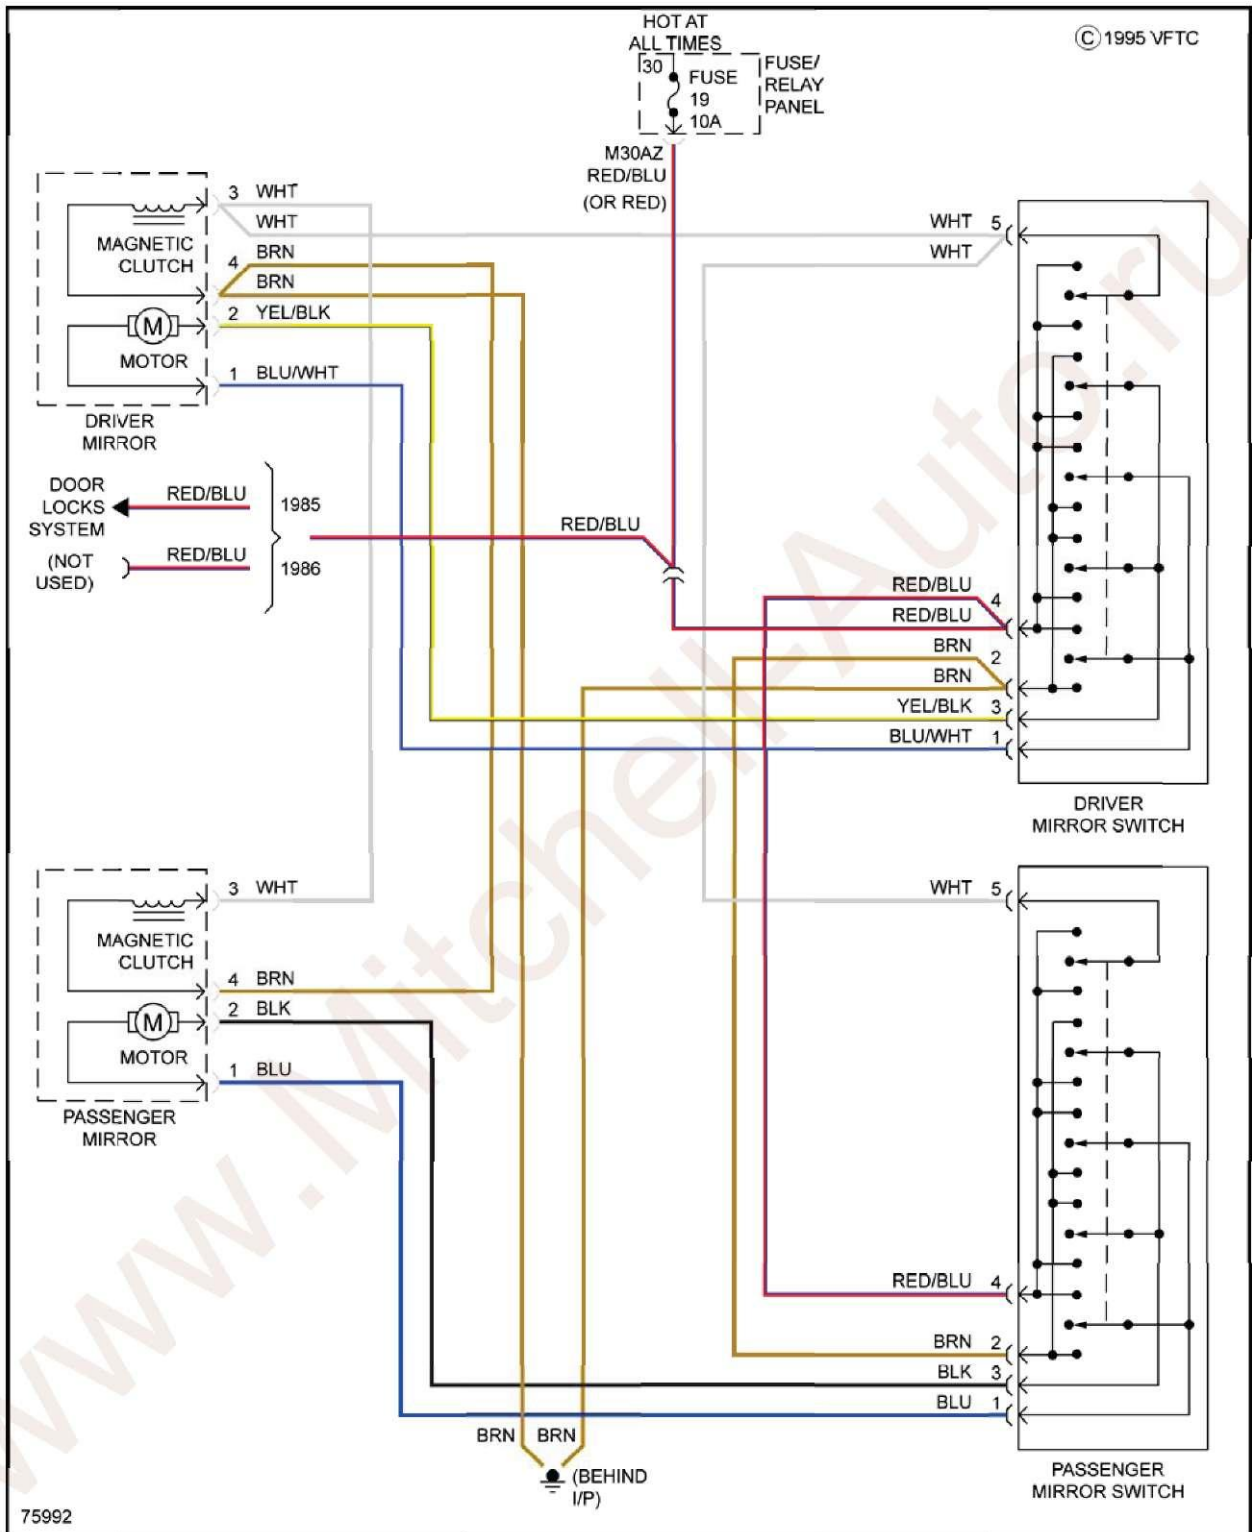

SYSTEM WIRING DIAGRAMS S Audi - 500 S

Fig. 6: Memory Seat Circuit

POWER ANTENNA

Fig. 7: Power Antenna Circuit

POWER DOOR LOCKS

Fig. 8: Power Door Locks Circuit

POWER MIRRORS

1985 Audi 5000 S

SYSTEM WIRING DIAGRAMS S Audi - 5000 S

Fig. 9: Power Mirrors Circuit

EXCEPT TURBO

1985 Audi 5000 S

SYSTEM WIRING DIAGRAMS S Audi - 5000 S

Fig. 10: Except Turbo, Power Mirrors Circuit

TURBO

1985 Audi 5000 S

SYSTEM WIRING DIAGRAMS S Audi - 5000 S

Fig. 11: Turbo, Power Mirrors Circuit

POWER WINDOWS

Fig. 12: Power Windows Circuit

EXCEPT TURBO

1985 Audi 5000 S

SYSTEM WIRING DIAGRAMS S Audi - 5000 S

Fig. 13: Except Turbo, Power Windows Circuit

SYSTEM WIRING DIAGRAMS S Audi - 500 S

Fig. 19: Except Turbo, Starting Circuit

TURBO

1985 Audi 5000 S

SYSTEM WIRING DIAGRAMS S Audi - 5000 S

Fig. 20: Turbo, Charging Circuit

Fig. 21: Turbo, Starting Circuit

WIPER/WASHER