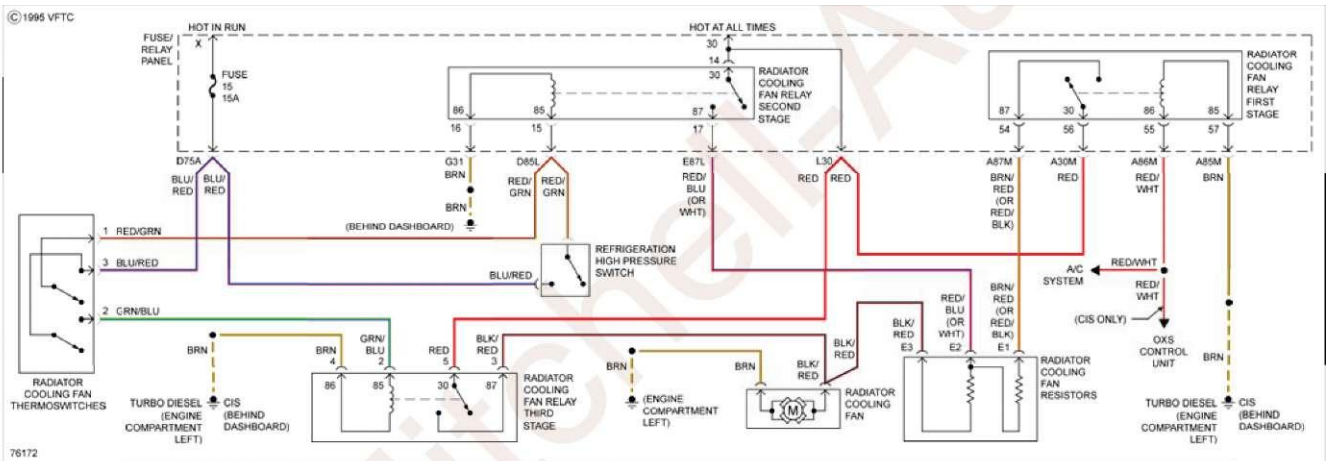

1985 Audi 5000 S

SYSTEM WIRING DIAGRAMS S Audi - 5000 S

SYSTEM WIRING DIAGRAMS S

Audi - 5000 S

COOLING FAN

1985 Audi 5000 S

SYSTEM WIRING DIAGRAMS S Audi - 5000 S

Fig. 1: Cooling Fan Circuit

EXCEPT TURBO

1985 Audi 5000 S

SYSTEM WIRING DIAGRAMS S Audi - 5000 S

Fig. 2: Except Turbo, Cooling Fan Circuit

TURBO

1985 Audi 500 S

SYSTEM WIRING DIAGRAMS S Audi - 500 S

Fig. 3: Turbo, Cooling Fan Circuit

DEFOGGERS

1985 Audi 5000 S

SYSTEM WIRING DIAGRAMS S Audi - 5000 S

Fig. 4: Defoggers Circuit

HORN

Fig. 5: Horn Circuit

MEMORY SYSTEMS

1985 Audi 500 S

1985 Audi 5000 S

SYSTEM WIRING DIAGRAMS S Audi - 5000 S

Fig. 22: Front Wiper/Washer Circuit

Fig. 23: Rear Wiper/Washer Circuit