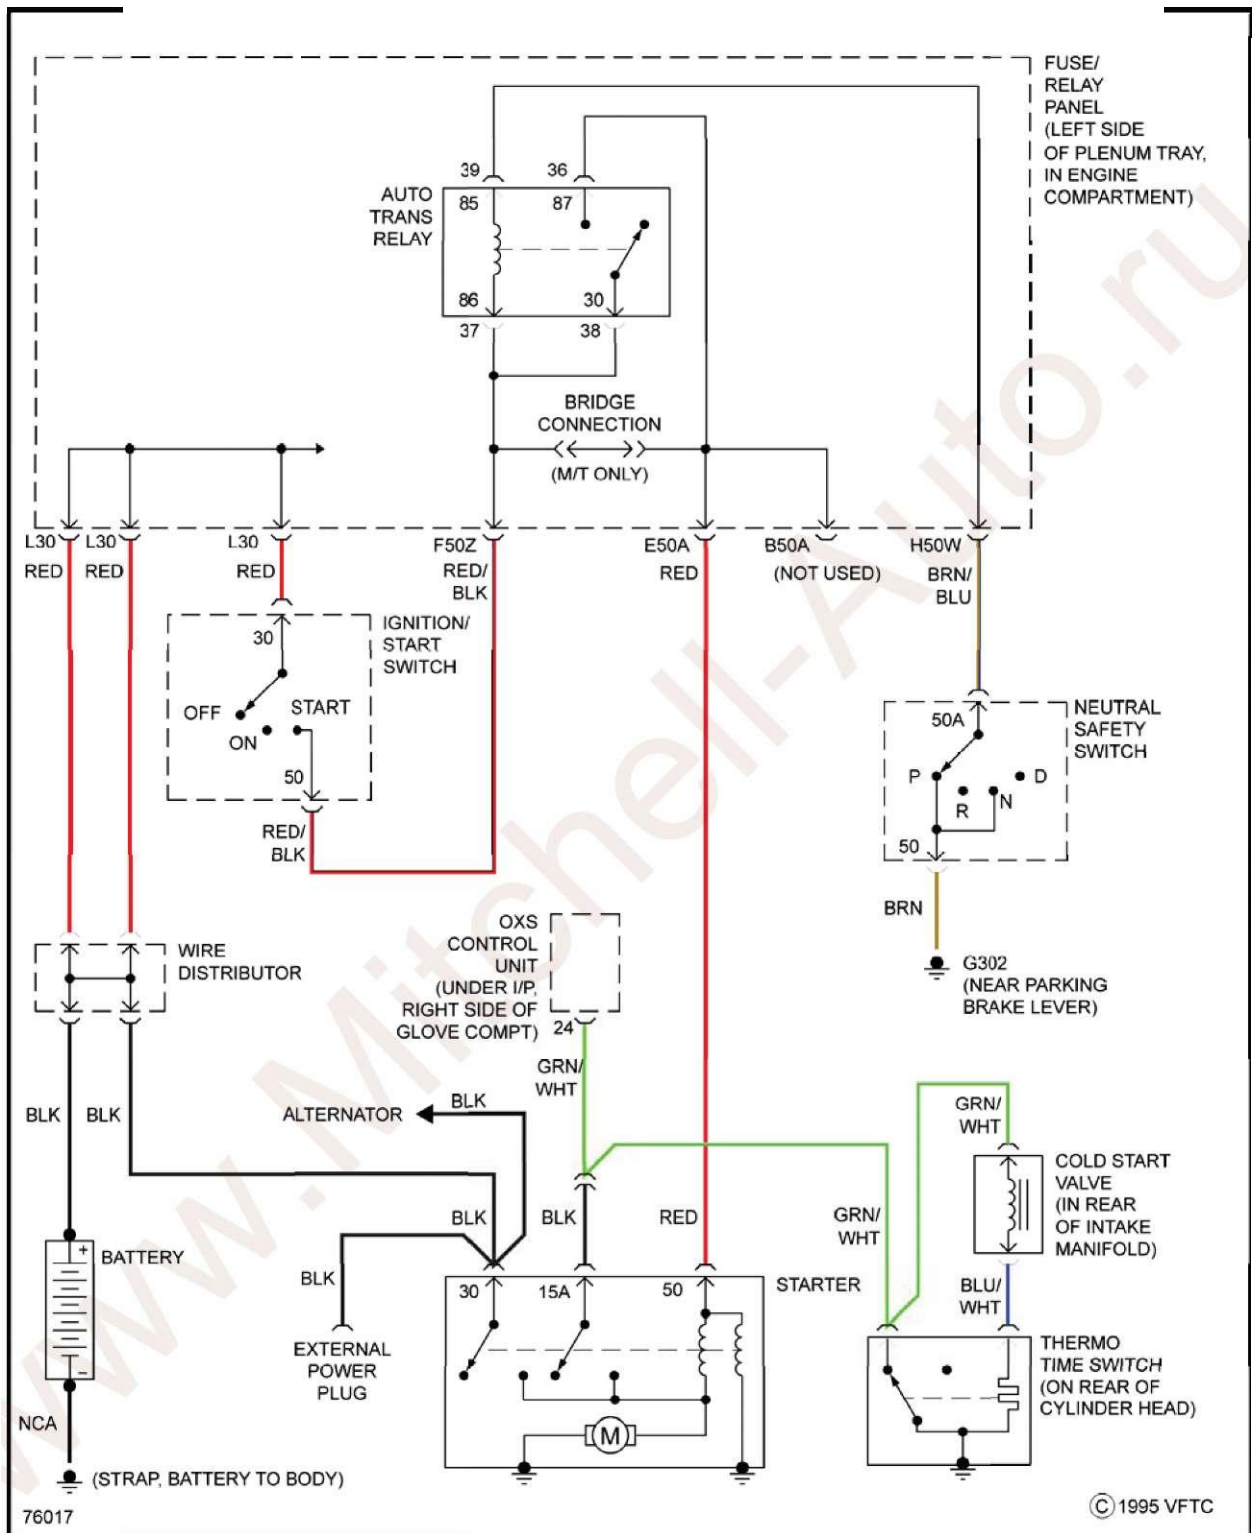

SYSTEM WIRING DIAGRAMS S Audi - 5000 S

Fig. 11: Turbo, Power Mirrors Circuit

POWER WINDOWS

Fig. 12: Power Windows Circuit

EXCEPT TURBO

1985 Audi 5000 S

SYSTEM WIRING DIAGRAMS S Audi - 5000 S

Fig. 13: Except Turbo, Power Windows Circuit

TURBO

1985 Audi 500 S

SYSTEM WIRING DIAGRAMS S Audi - 500 S

Fig. 14: Turbo, Power Windows Circuit

RADIO

Fig. 15: Radio Circuit

STARTING/CHARGING

Fig. 16: Charging Circuit

1985 Audi 5000 S

SYSTEM WIRING DIAGRAMS S Audi - 5000 S

Fig. 17: Starting Circuit

EXCEPT TURBO

1985 Audi 5000 S

SYSTEM WIRING DIAGRAMS S Audi - 5000 S

Fig. 18: Except Turbo, Charging Circuit

1985 Audi 500 S

SYSTEM WIRING DIAGRAMS S Audi - 500 S

Fig. 19: Except Turbo, Starting Circuit

TURBO

1985 Audi 5000 S

SYSTEM WIRING DIAGRAMS S Audi - 5000 S

Fig. 20: Turbo, Charging Circuit

Fig. 21: Turbo, Starting Circuit

WIPER/WASHER