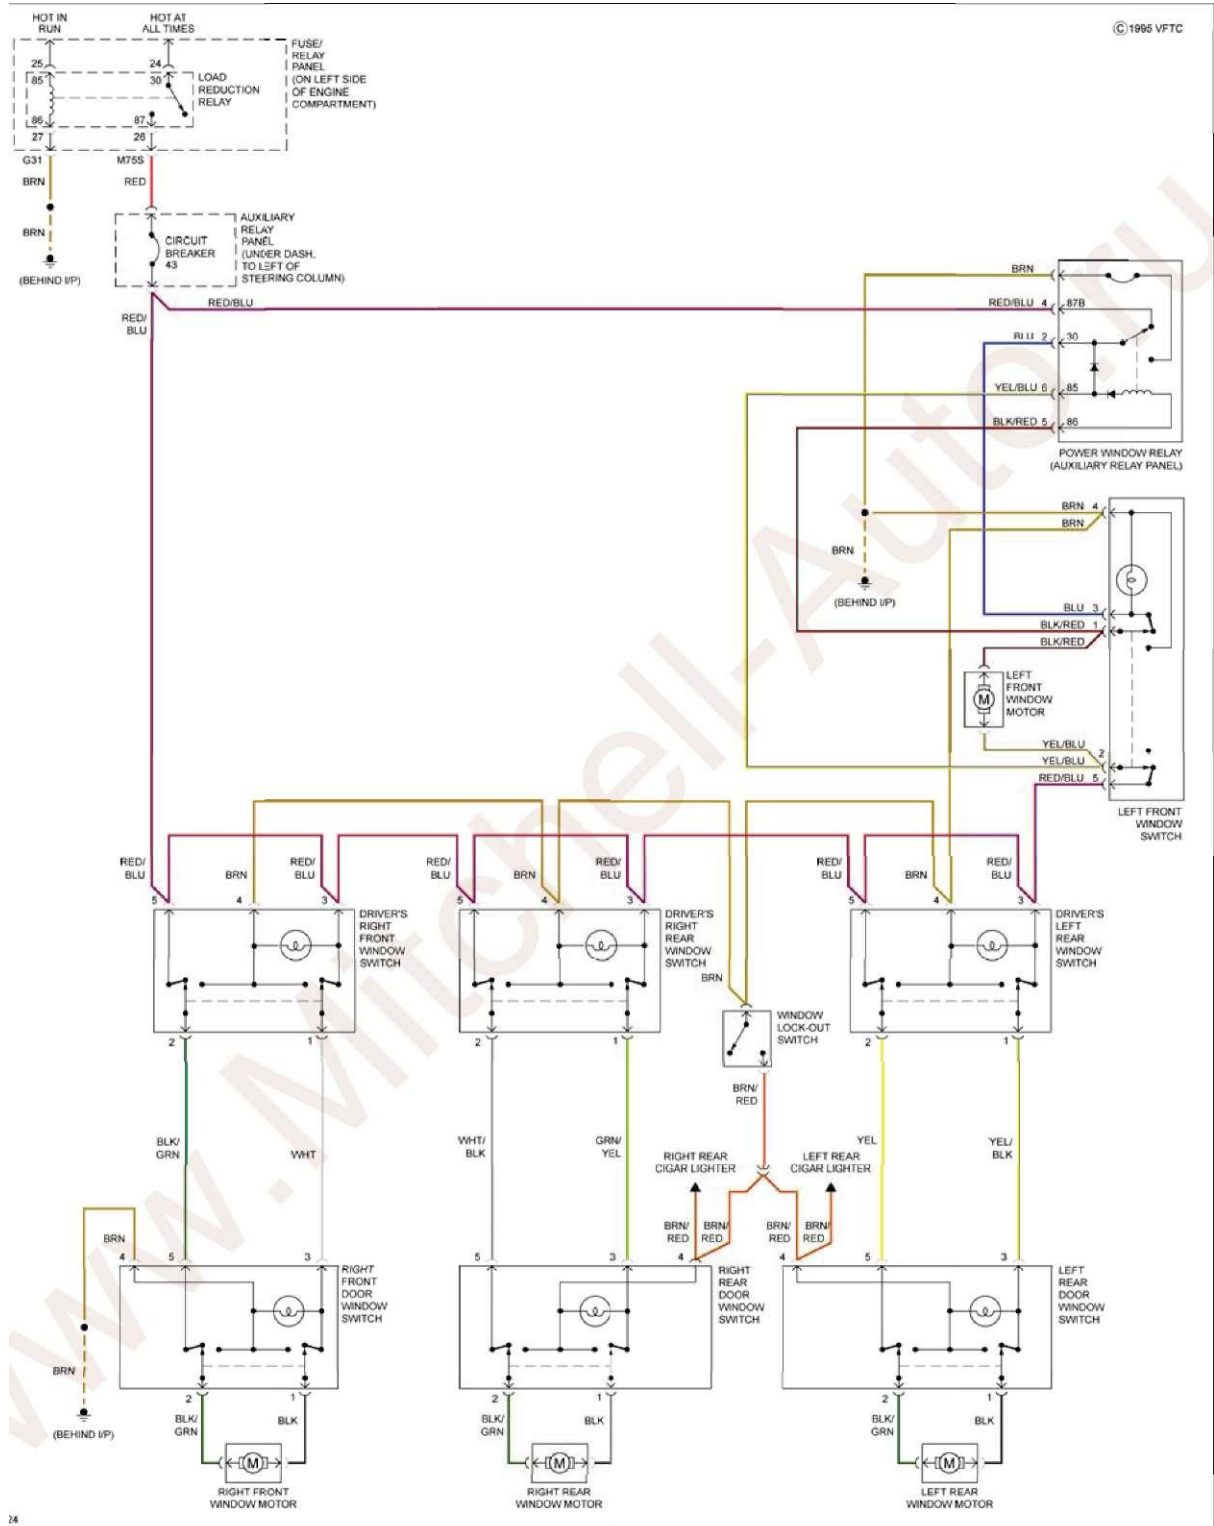

SYSTEM WIRING DIAGRAMS S Audi - 5000 S

Fig. 9: Power Mirrors Circuit

EXCEPT TURBO

1985 Audi 5000 S

SYSTEM WIRING DIAGRAMS S Audi - 5000 S

Fig. 10: Except Turbo, Power Mirrors Circuit

TURBO

1985 Audi 5000 S

SYSTEM WIRING DIAGRAMS S Audi - 5000 S

Fig. 11: Turbo, Power Mirrors Circuit

POWER WINDOWS

Fig. 12: Power Windows Circuit

EXCEPT TURBO

1985 Audi 5000 S

SYSTEM WIRING DIAGRAMS S Audi - 5000 S

Fig. 13: Except Turbo, Power Windows Circuit

TURBO

1985 Audi 500 S

SYSTEM WIRING DIAGRAMS S Audi - 500 S

Fig. 14: Turbo, Power Windows Circuit

RADIO

Fig. 15: Radio Circuit

STARTING/CHARGING

Fig. 16: Charging Circuit

SYSTEM WIRING DIAGRAMS S Audi - 500 S

Fig. 19: Except Turbo, Starting Circuit

TURBO

1985 Audi 5000 S

SYSTEM WIRING DIAGRAMS S Audi - 5000 S

Fig. 20: Turbo, Charging Circuit

Fig. 21: Turbo, Starting Circuit

WIPER/WASHER