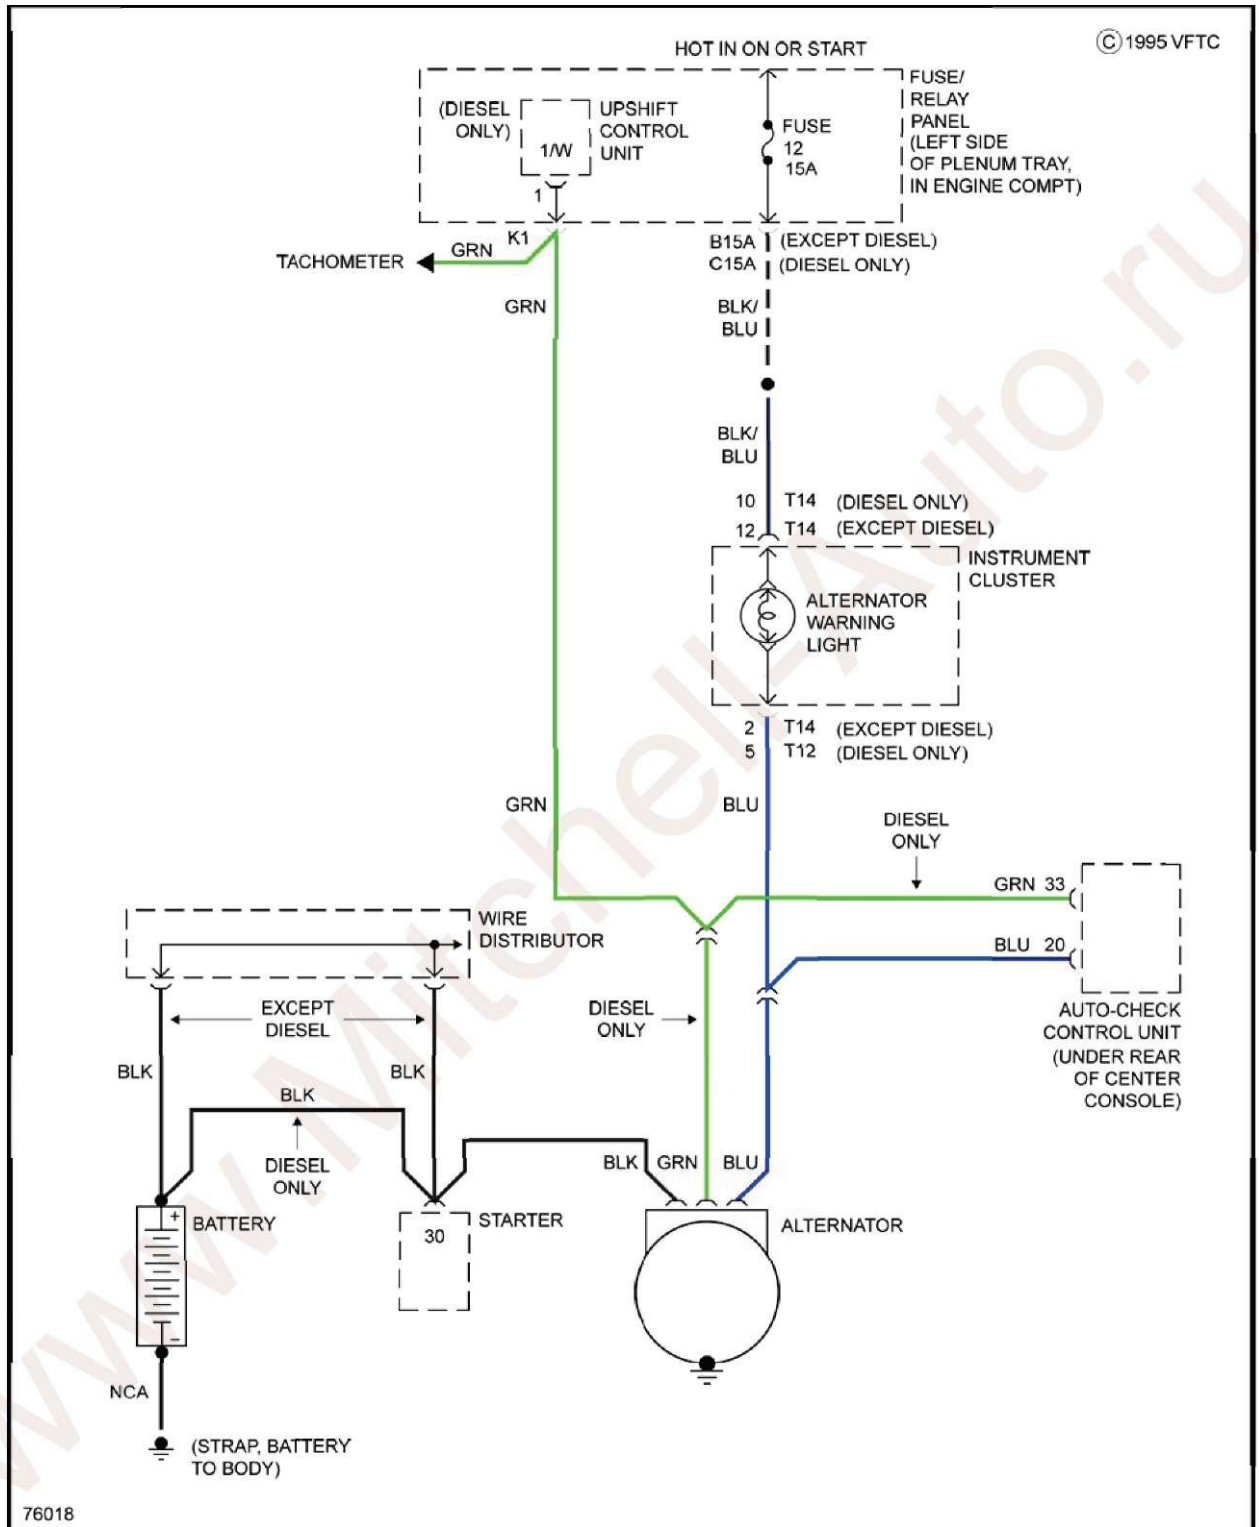

SYSTEM WIRING DIAGRAMS S Audi - 5000 S

Fig. 11: Turbo, Power Mirrors Circuit

POWER WINDOWS

Fig. 12: Power Windows Circuit

EXCEPT TURBO

1985 Audi 5000 S

SYSTEM WIRING DIAGRAMS S Audi - 5000 S

Fig. 13: Except Turbo, Power Windows Circuit

1985 Audi 5000 S

SYSTEM WIRING DIAGRAMS S Audi - 5000 S

Fig. 17: Starting Circuit

EXCEPT TURBO

1985 Audi 5000 S

SYSTEM WIRING DIAGRAMS S Audi - 5000 S

Fig. 18: Except Turbo, Charging Circuit

1985 Audi 500 S

SYSTEM WIRING DIAGRAMS S Audi - 500 S

Fig. 19: Except Turbo, Starting Circuit

TURBO

1985 Audi 5000 S

SYSTEM WIRING DIAGRAMS S Audi - 5000 S

Fig. 20: Turbo, Charging Circuit

Fig. 21: Turbo, Starting Circuit

WIPER/WASHER

1985 Audi 5000 S

SYSTEM WIRING DIAGRAMS S Audi - 5000 S

Fig. 22: Front Wiper/Washer Circuit

Fig. 23: Rear Wiper/Washer Circuit