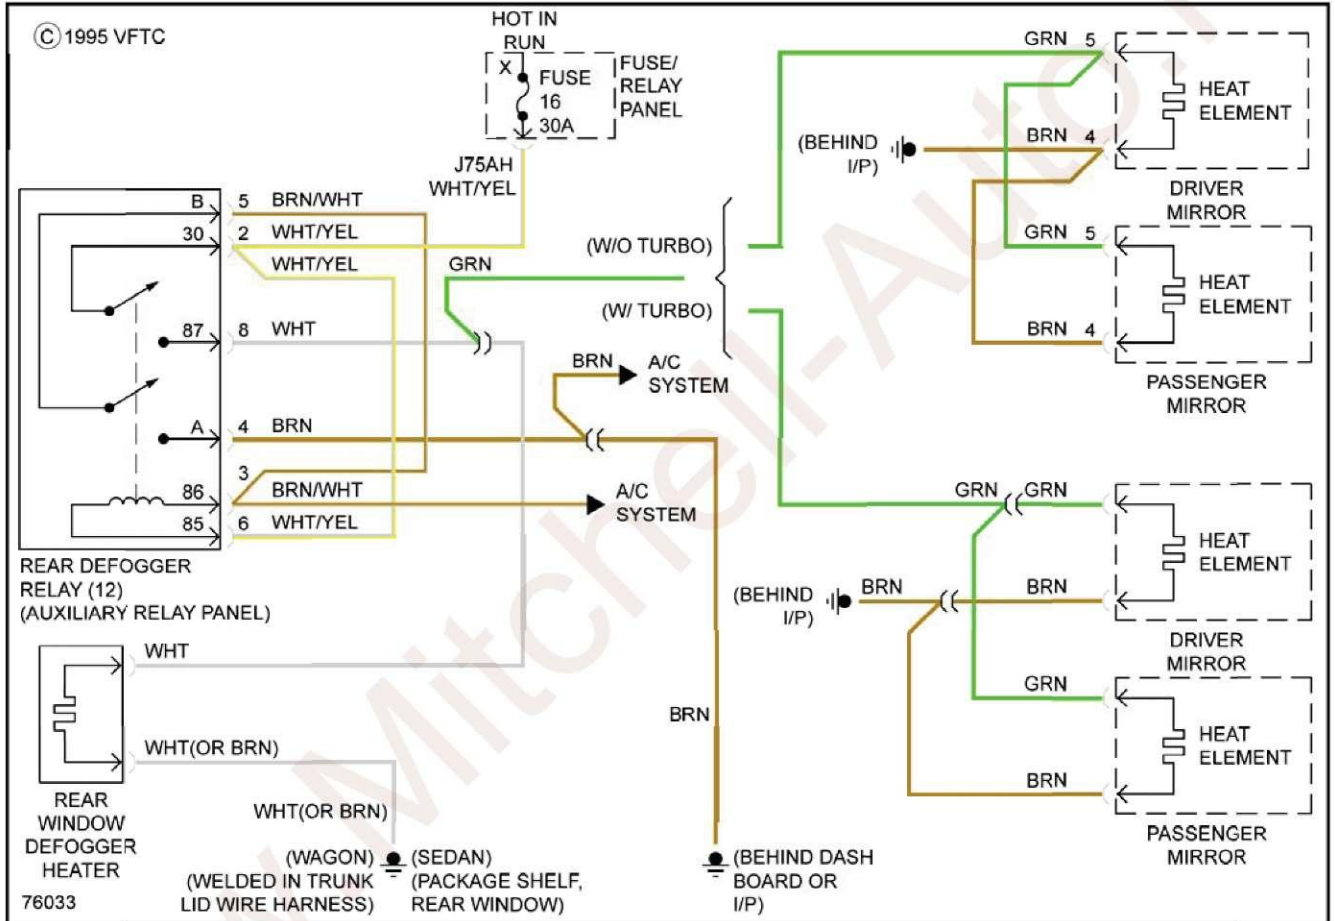

DEFOGGERS

1985 Audi 5000 S

SYSTEM WIRING DIAGRAMS S Audi - 5000 S

Fig. 4: Defoggers Circuit

HORN

Fig. 5: Horn Circuit

MEMORY SYSTEMS

1985 Audi 500 S

SYSTEM WIRING DIAGRAMS S Audi - 500 S

Fig. 6: Memory Seat Circuit

POWER ANTENNA

Fig. 7: Power Antenna Circuit

POWER DOOR LOCKS

Fig. 8: Power Door Locks Circuit

POWER MIRRORS

1985 Audi 5000 S