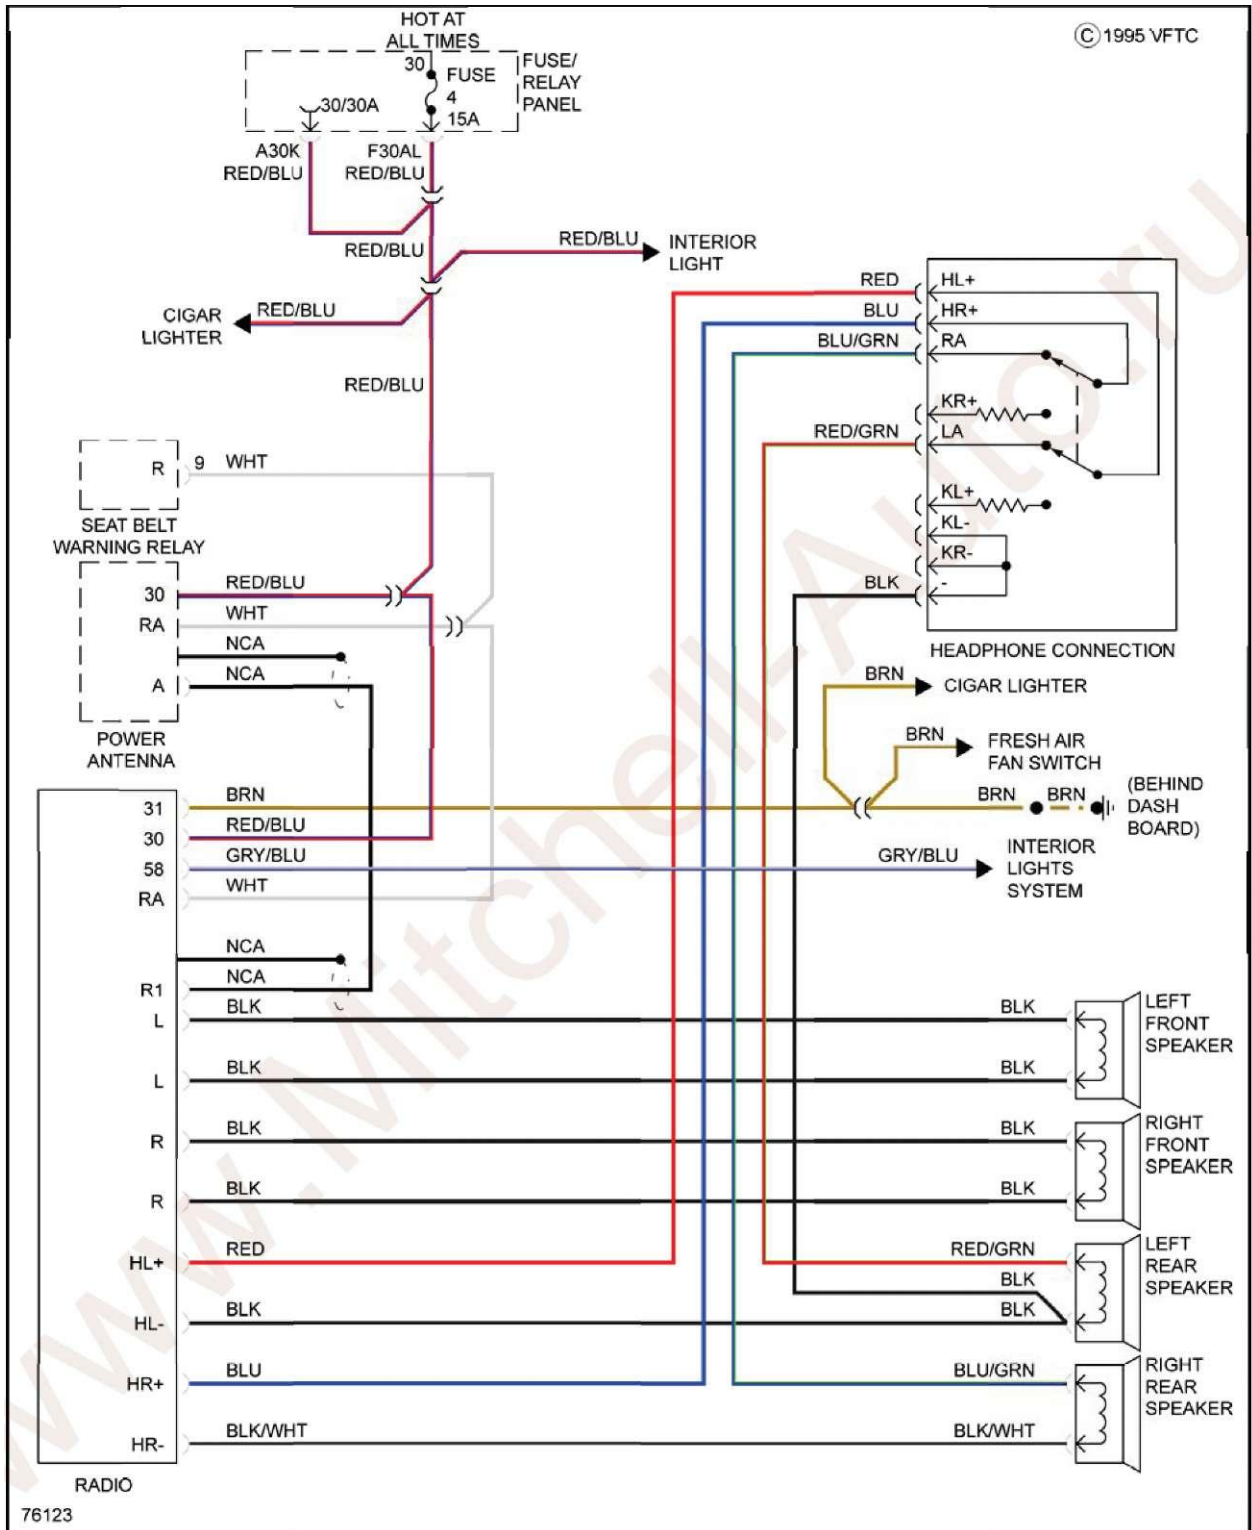

SYSTEM WIRING DIAGRAMS S Audi - 5000 S

Fig. 11: Turbo, Power Mirrors Circuit

POWER WINDOWS

Fig. 12: Power Windows Circuit

EXCEPT TURBO

1985 Audi 5000 S

SYSTEM WIRING DIAGRAMS S Audi - 5000 S

Fig. 13: Except Turbo, Power Windows Circuit

TURBO

1985 Audi 500 S

SYSTEM WIRING DIAGRAMS S Audi - 500 S

Fig. 14: Turbo, Power Windows Circuit

RADIO

Fig. 15: Radio Circuit

STARTING/CHARGING

Fig. 16: Charging Circuit

1985 Audi 5000 S

SYSTEM WIRING DIAGRAMS S Audi - 5000 S

Fig. 17: Starting Circuit

EXCEPT TURBO

1985 Audi 5000 S

SYSTEM WIRING DIAGRAMS S Audi - 5000 S

Fig. 18: Except Turbo, Charging Circuit

1985 Audi 500 S

SYSTEM WIRING DIAGRAMS S Audi - 500 S

Fig. 19: Except Turbo, Starting Circuit

TURBO

1985 Audi 5000 S

SYSTEM WIRING DIAGRAMS S Audi - 5000 S

Fig. 20: Turbo, Charging Circuit

Fig. 21: Turbo, Starting Circuit

WIPER/WASHER