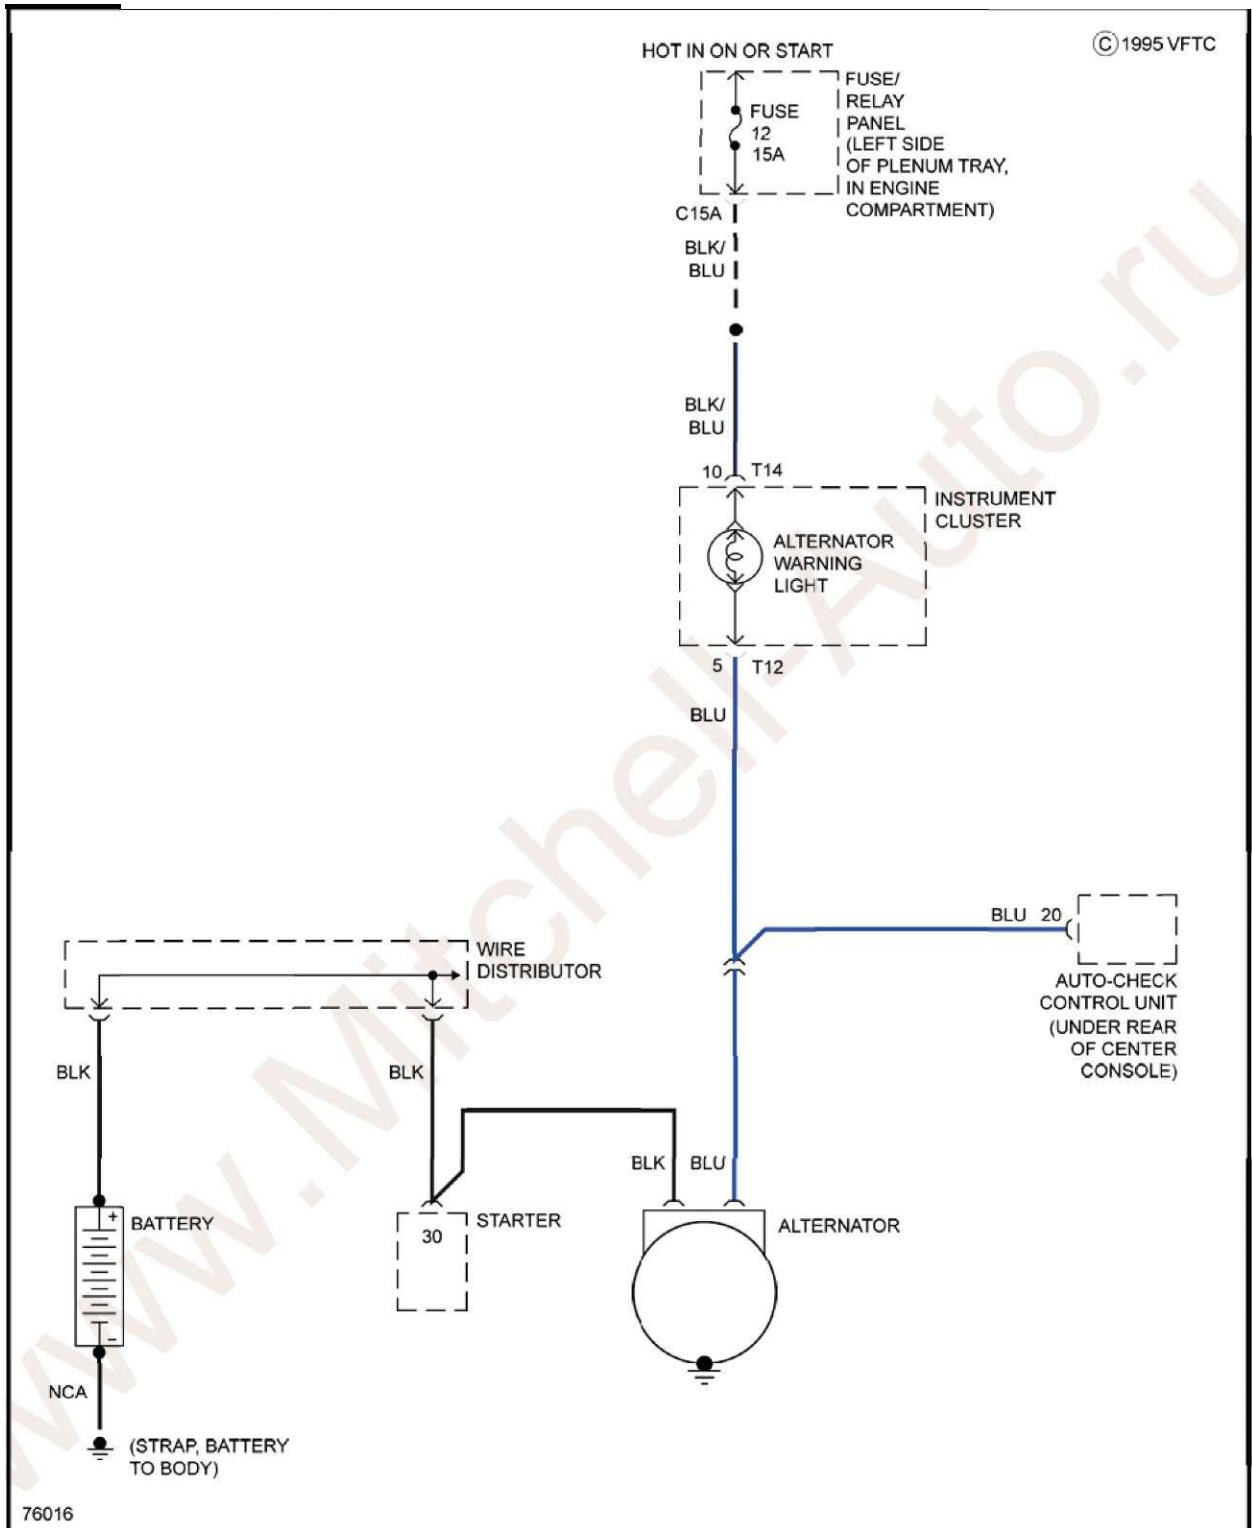

SYSTEM WIRING DIAGRAMS S Audi - 5000 S

Fig. 11: Turbo, Power Mirrors Circuit

POWER WINDOWS

Fig. 12: Power Windows Circuit

EXCEPT TURBO

1985 Audi 5000 S

SYSTEM WIRING DIAGRAMS S Audi - 5000 S

Fig. 13: Except Turbo, Power Windows Circuit

TURBO

1985 Audi 500 S

SYSTEM WIRING DIAGRAMS S Audi - 500 S

Fig. 14: Turbo, Power Windows Circuit

RADIO

Fig. 15: Radio Circuit

STARTING/CHARGING

Fig. 16: Charging Circuit

1985 Audi 5000 S

SYSTEM WIRING DIAGRAMS S Audi - 5000 S

Fig. 17: Starting Circuit

EXCEPT TURBO

1985 Audi 5000 S

SYSTEM WIRING DIAGRAMS S Audi - 5000 S

Fig. 18: Except Turbo, Charging Circuit

1985 Audi 500 S

SYSTEM WIRING DIAGRAMS S Audi - 500 S

Fig. 19: Except Turbo, Starting Circuit

TURBO

1985 Audi 5000 S

SYSTEM WIRING DIAGRAMS S Audi - 5000 S

Fig. 20: Turbo, Charging Circuit

Fig. 21: Turbo, Starting Circuit

WIPER/WASHER