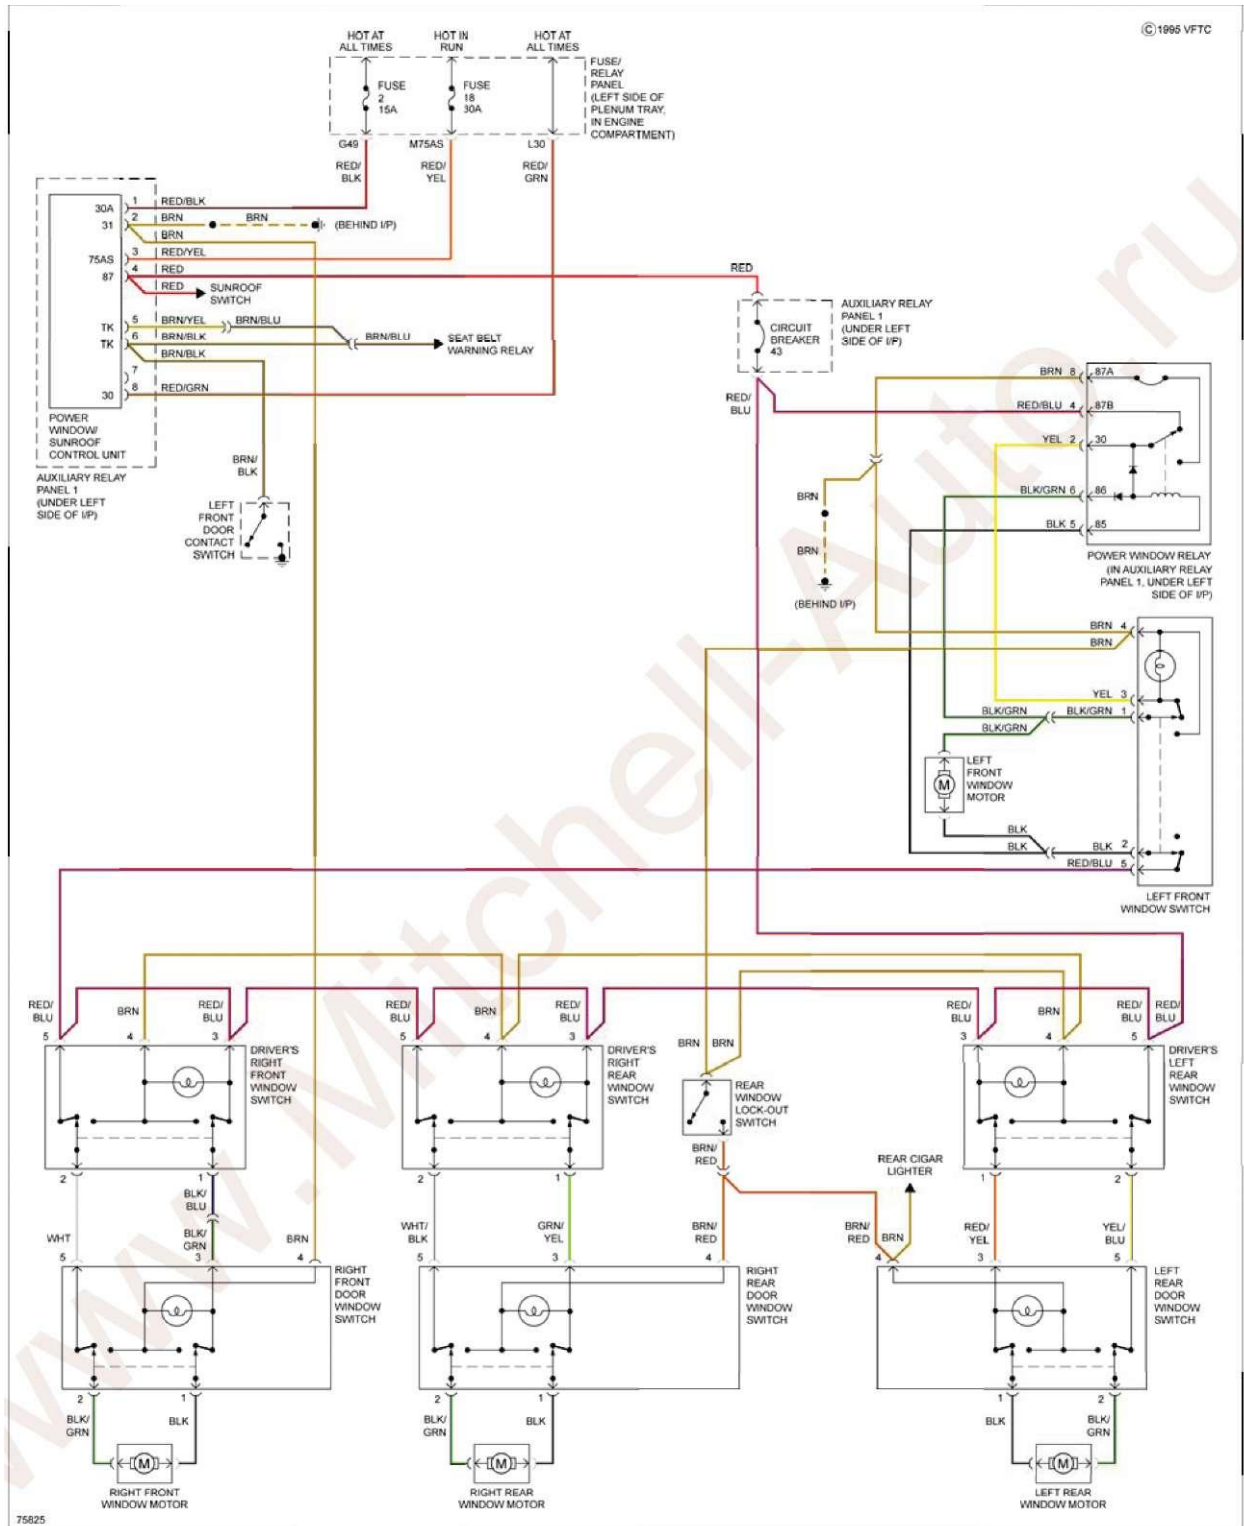

SYSTEM WIRING DIAGRAMS S Audi - 5000 S

Fig. 11: Turbo, Power Mirrors Circuit

POWER WINDOWS

Fig. 12: Power Windows Circuit

EXCEPT TURBO

1985 Audi 5000 S

SYSTEM WIRING DIAGRAMS S Audi - 5000 S

Fig. 13: Except Turbo, Power Windows Circuit

TURBO

1985 Audi 500 S

SYSTEM WIRING DIAGRAMS S Audi - 500 S

Fig. 14: Turbo, Power Windows Circuit

RADIO

Fig. 15: Radio Circuit

STARTING/CHARGING

Fig. 16: Charging Circuit

1985 Audi 5000 S

SYSTEM WIRING DIAGRAMS S Audi - 5000 S

Fig. 17: Starting Circuit

EXCEPT TURBO

1985 Audi 5000 S

SYSTEM WIRING DIAGRAMS S Audi - 5000 S

Fig. 18: Except Turbo, Charging Circuit

1985 Audi 500 S

SYSTEM WIRING DIAGRAMS S Audi - 500 S

Fig. 19: Except Turbo, Starting Circuit

TURBO

1985 Audi 5000 S

SYSTEM WIRING DIAGRAMS S Audi - 5000 S

Fig. 20: Turbo, Charging Circuit

Fig. 21: Turbo, Starting Circuit

WIPER/WASHER