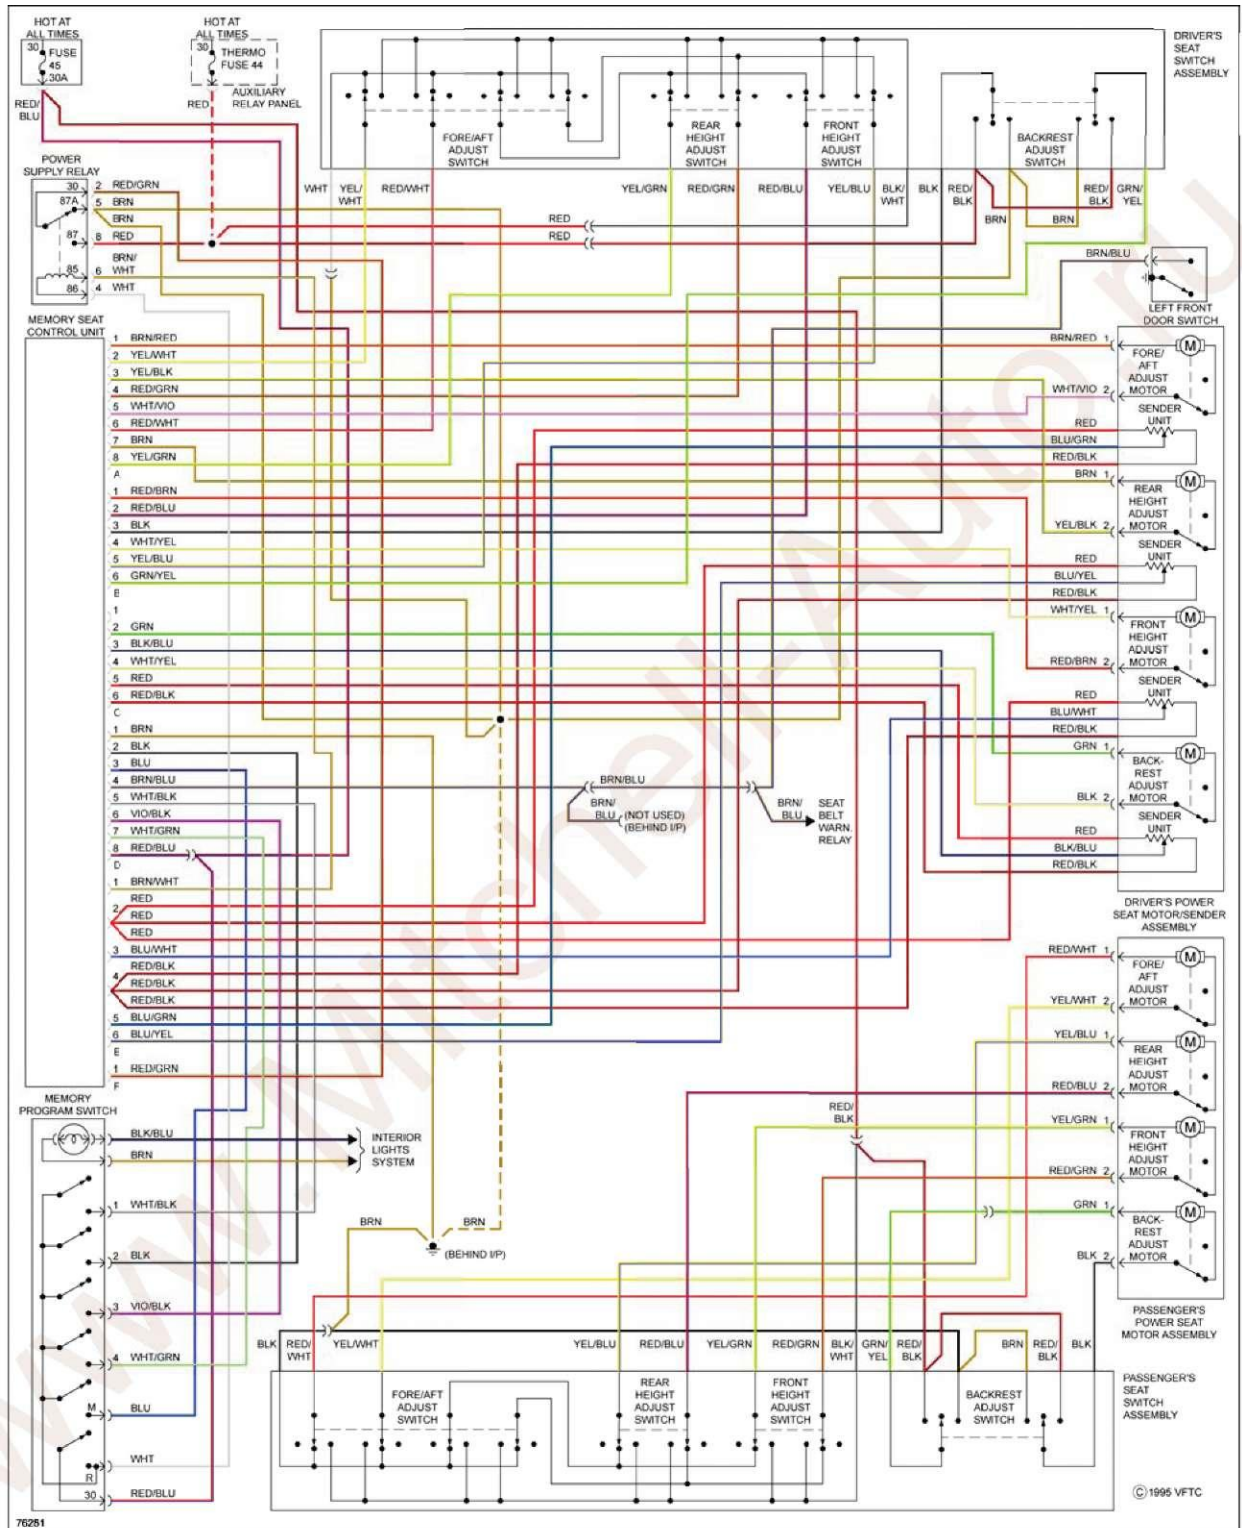

DEFOGGERS

1985 Audi 5000 S

SYSTEM WIRING DIAGRAMS S Audi - 5000 S

Fig. 4: Defoggers Circuit

HORN

Fig. 5: Horn Circuit

MEMORY SYSTEMS

1985 Audi 500 S

SYSTEM WIRING DIAGRAMS S Audi - 500 S

Fig. 6: Memory Seat Circuit

POWER ANTENNA

Fig. 7: Power Antenna Circuit

POWER DOOR LOCKS

Fig. 8: Power Door Locks Circuit

POWER MIRRORS

1985 Audi 5000 S

SYSTEM WIRING DIAGRAMS S Audi - 5000 S

Fig. 9: Power Mirrors Circuit

EXCEPT TURBO

1985 Audi 5000 S

SYSTEM WIRING DIAGRAMS S Audi - 5000 S

Fig. 10: Except Turbo, Power Mirrors Circuit

TURBO

1985 Audi 5000 S

SYSTEM WIRING DIAGRAMS S Audi - 5000 S

Fig. 11: Turbo, Power Mirrors Circuit

POWER WINDOWS

Fig. 12: Power Windows Circuit

EXCEPT TURBO

1985 Audi 5000 S

SYSTEM WIRING DIAGRAMS S Audi - 5000 S

Fig. 13: Except Turbo, Power Windows Circuit