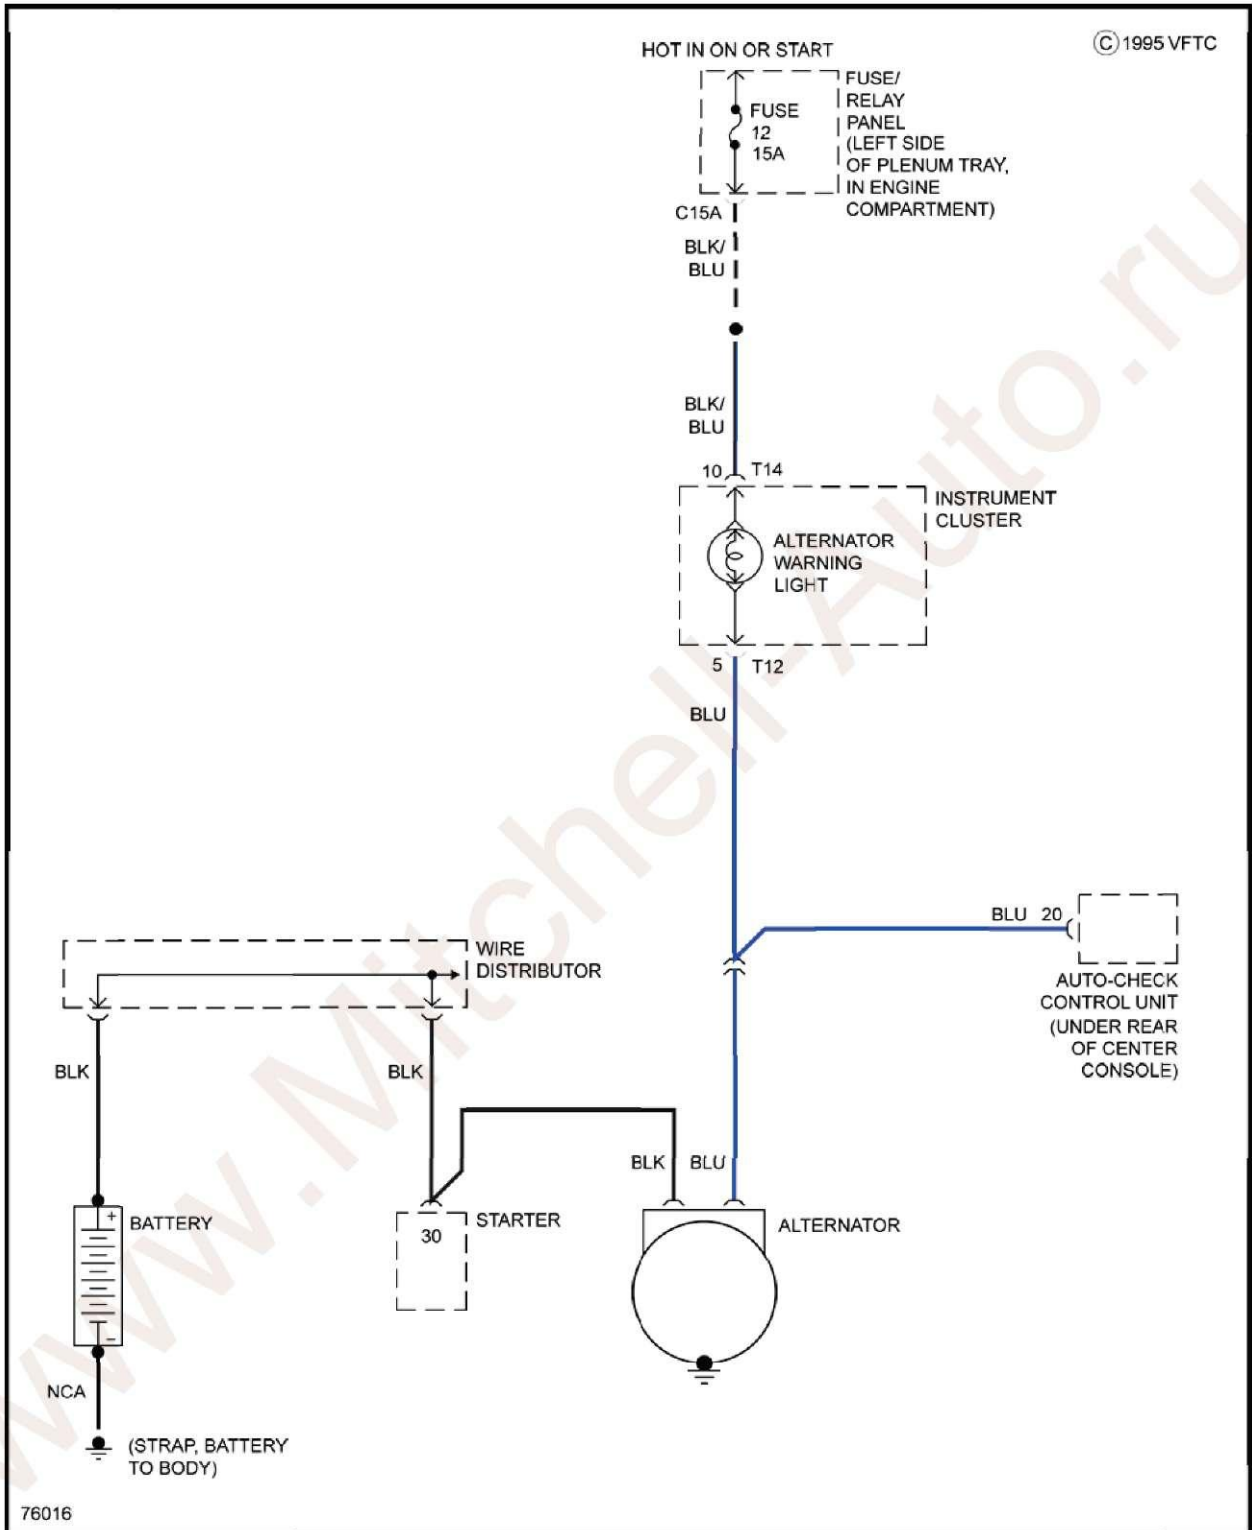

SYSTEM WIRING DIAGRAMS S Audi - 5000 S

Fig. 11: Turbo, Power Mirrors Circuit

POWER WINDOWS

Fig. 12: Power Windows Circuit

EXCEPT TURBO

1985 Audi 5000 S

SYSTEM WIRING DIAGRAMS S Audi - 5000 S

Fig. 13: Except Turbo, Power Windows Circuit

1985 Audi 5000 S

SYSTEM WIRING DIAGRAMS S Audi - 5000 S

Fig. 17: Starting Circuit

EXCEPT TURBO

1985 Audi 5000 S

SYSTEM WIRING DIAGRAMS S Audi - 5000 S

Fig. 18: Except Turbo, Charging Circuit

1985 Audi 500 S

SYSTEM WIRING DIAGRAMS S Audi - 500 S

Fig. 19: Except Turbo, Starting Circuit

TURBO

1985 Audi 5000 S

SYSTEM WIRING DIAGRAMS S Audi - 5000 S

Fig. 20: Turbo, Charging Circuit

Fig. 21: Turbo, Starting Circuit

WIPER/WASHER