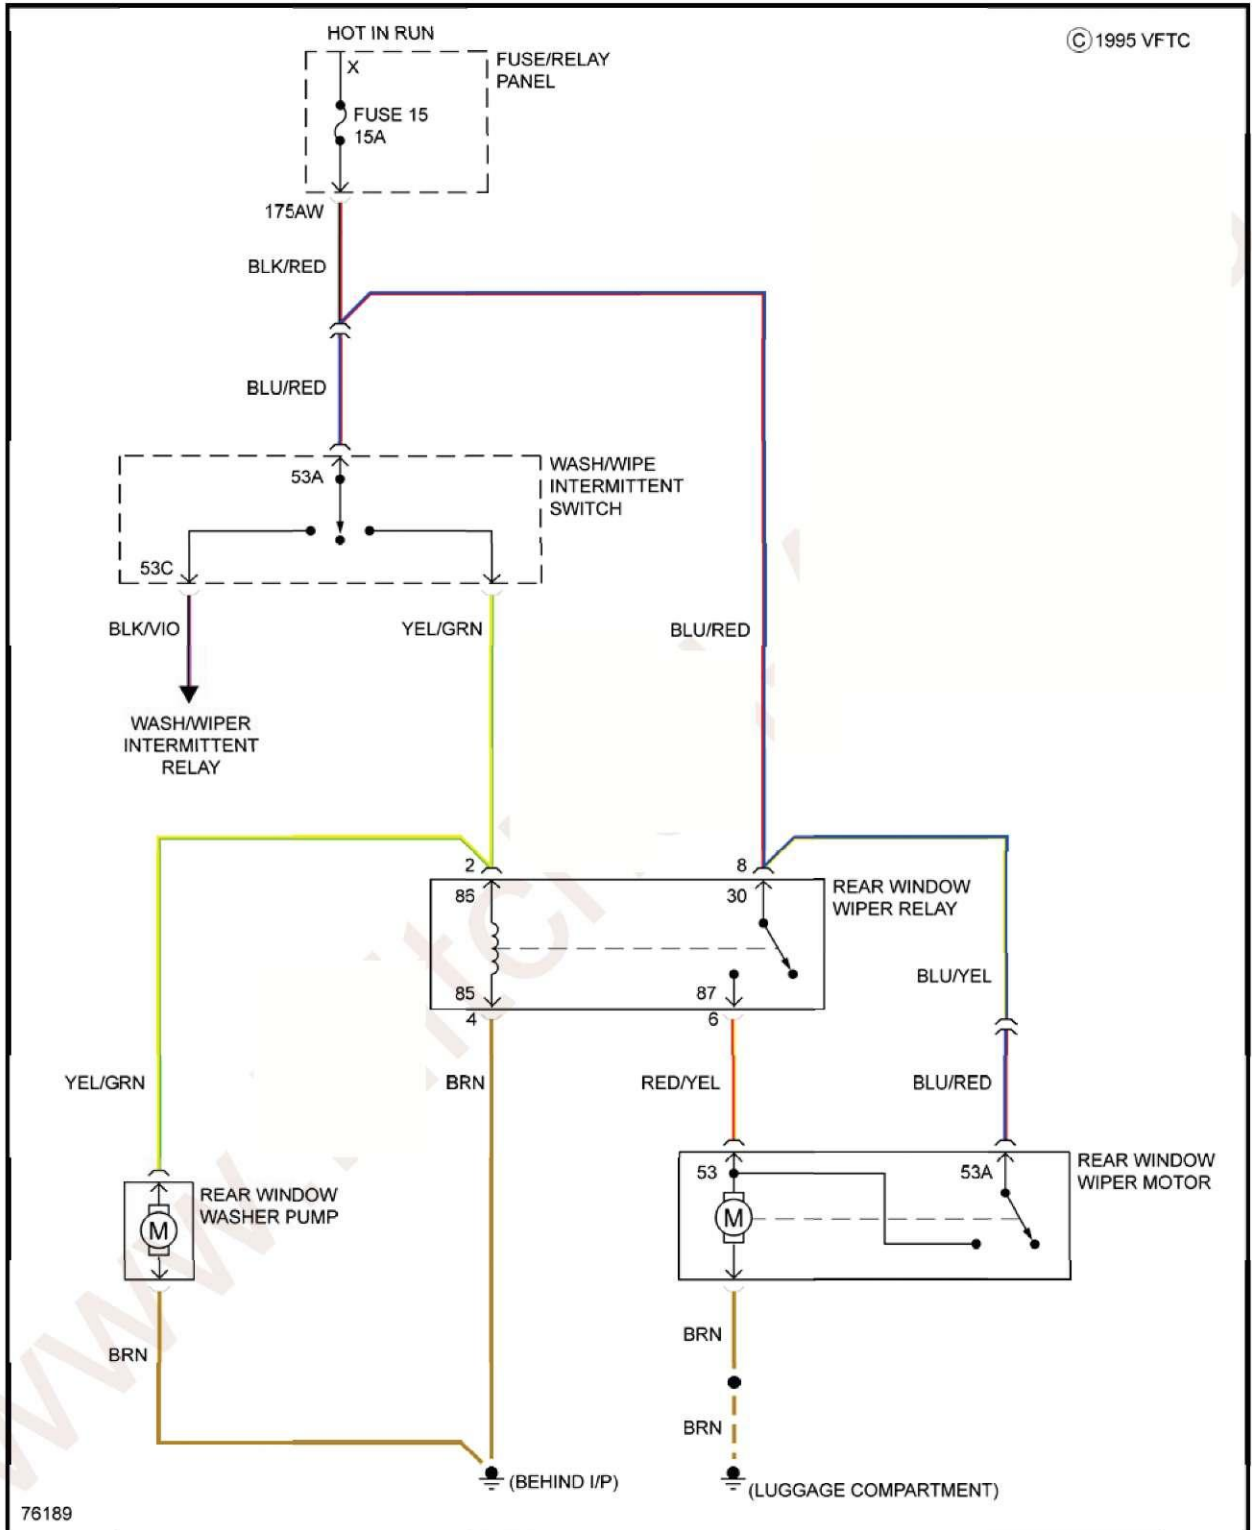

SYSTEM WIRING DIAGRAMS S Audi - 5000 S

Fig. 11: Turbo, Power Mirrors Circuit

POWER WINDOWS

Fig. 12: Power Windows Circuit

EXCEPT TURBO

1985 Audi 5000 S

SYSTEM WIRING DIAGRAMS S Audi - 5000 S

Fig. 13: Except Turbo, Power Windows Circuit

1985 Audi 5000 S

SYSTEM WIRING DIAGRAMS S Audi - 5000 S

Fig. 17: Starting Circuit

EXCEPT TURBO

1985 Audi 5000 S

SYSTEM WIRING DIAGRAMS S Audi - 5000 S

Fig. 18: Except Turbo, Charging Circuit

1985 Audi 500 S

SYSTEM WIRING DIAGRAMS S Audi - 500 S

Fig. 19: Except Turbo, Starting Circuit

TURBO

1985 Audi 5000 S

SYSTEM WIRING DIAGRAMS S Audi - 5000 S

Fig. 20: Turbo, Charging Circuit

Fig. 21: Turbo, Starting Circuit

WIPER/WASHER

1985 Audi 5000 S

SYSTEM WIRING DIAGRAMS S Audi - 5000 S

Fig. 22: Front Wiper/Washer Circuit

Fig. 23: Rear Wiper/Washer Circuit